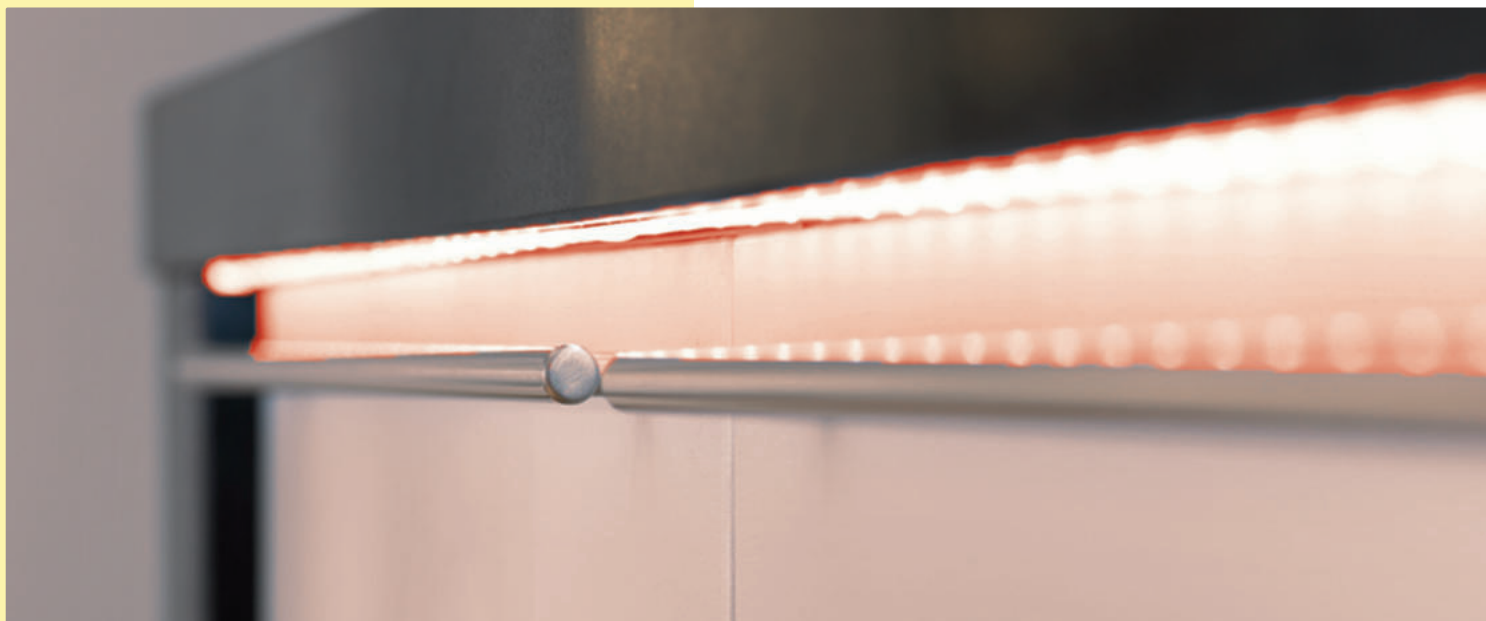

LED Flex Stripes RGB

Flexibler LED Streifen. Ambienteleuchte. LED in Silikon vergossen, selbstklebend.

Flex Stripes

- 5,4 Watt/Meter, 24 V, LED RGB (Farbwechsel Rot, Gelb, Blau)
- Stecksystem 4-polig, 36 LEDs pro Meter
- Streifen 10 mm breit
- IP 20
- 74 Lumen/Watt
- Verbindung mehrerer RGB Stripes durch Stecksystem
- maximal zulässige Bandlänge 11050 mm
- kürzbar bei Länge 335 mm nach 170 mm
- kürzbar bei Länge 2000 mm nach 170 mm/ 165 mm

Dieses Produkt enthält eine Lichtquelle der Energieeffizienzklasse G.

7061360	L 335 mm	18,43	21,93 €
7061361	L 2000 mm	86,88	103,39 €

Optionales Zubehör

7061362	LED Konverter RGB, 30 Watt	122,88	146,23 €
7061363	LED Konverter RGB, 60 Watt	147,45	175,47 €
7061276	4-Kanal Farbwechsel Fernbedienung, weiß	76,00	90,44 €
7061365	LED Anschlussleitung RGB, weiß	10,96	13,04 €
7061366	LED Verbindungsleitung RGB, L 40 mm	5,44	6,47 €
7061367	LED Verbindungsleitung RGB, L 500 mm	6,58	7,83 €