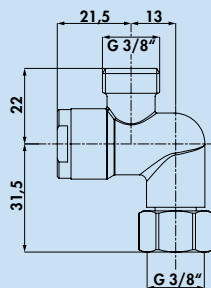

Dirt filter Ecco 1

For corner valves DN 10. With filter insert and removable screw. Protects the cartridge against ingress of dirt. For high-pressure faucets two filters are required, for low-pressure faucets, only one filter.

5031005 3/8", chrome € 30.28