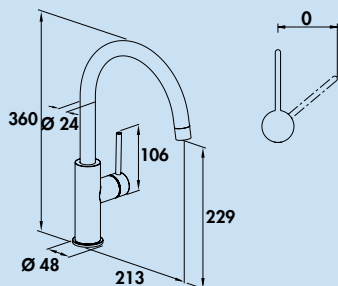

Namor® 5

Single lever mixer. With swivelling outlet, side lever and ceramic cartridge.
– swivel range 120°
– drill Ø 35 mm

5025009	stainless steel, with laminar aerator, high pressure	€ 271.20
5025038	stainless steel, without laminar aerator, low pressure ↓	€ 302.79
5025010	black matt, with laminar aerator, high pressure	€ 311.57
5025039	black matt, without laminar aerator, low pressure ↓	€ 348.86