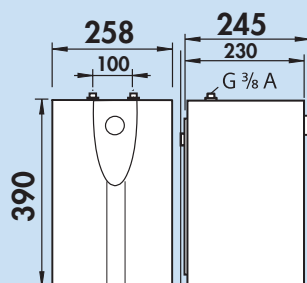

Under-sink device TR 1500

Water heater.

- small water heater 5 litres, white. Open (pressure-free)
- container material in plastic
- high-quality compact insulation
- continuous temperature setting of 35–85 °C
- with frost protection setting "*" and energy-saving setting "e"
- temperature setting can be limited to stage "l" or stage "e"
- power indicator lamp
- mixed water volume 40 °C 9.5 l
- the outlet of a faucet should always be free
- if possible, do not use a shower fitting
- lowest standby power consumption (about 0,2 kWh at 65 °C/24 h)
- with fastening material, mounting bracket
- switchable safety temperature limiter
- contact/moisture protection IP24D
- power supply 220–240 V
- ready to plug in, connected load 2.2 kW
- weight with water 7.5 kg
- device dimensions (H x W x D) 390 x 258 x 245 mm

6011041 white ↴ € 236.97

Optional accessories

6011045 Flow meter, red € 62.58