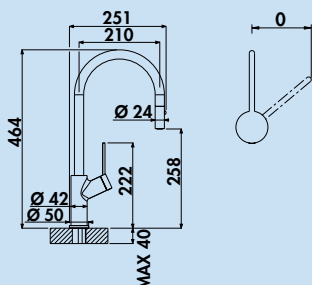

- swivel range 360°
- drill Ø 35 mm

5011300	chrome, high-pressure	€ 227.40
5011301	chrome, low pressure †	€ 272.43
5011302	black matt, high pressure	€ 298.77
5011303	stainless steel finish, high pressure	€ 328.70