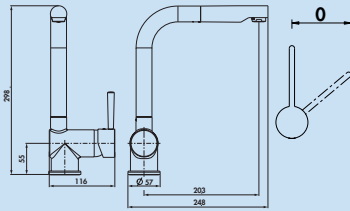

- **scald protection** (maximum temperature to be set at the cartridge)
- swivel range 360°
- drill Ø 35 mm

5011089 stainless steel coloured/black, high pressure € 199.23

Drive 2

Single lever faucet. With **swivelling/pull-out** outlet, side lever and ceramic cartridge.