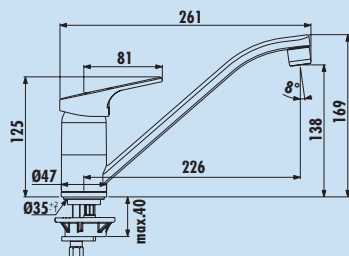

Cerafit 1

Single lever faucet. With swivelling outlet and ceramic cartridge.
– swivel range 360°
– drill Ø 35 mm

5024150 chrome, high pressure € 122.88

5024151 chrome, low pressure € 151.84