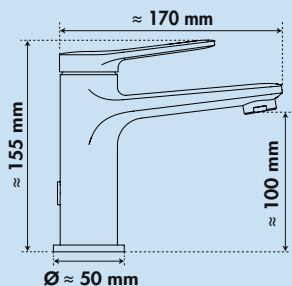

Tareo 1 bathroom

Single lever faucet. With pull-rod drain fitting 1/4" and ceramic cartridge. Incl. NEOPERL® aerator CASCADE® SLC with anti-limescale function.
– drill-Ø 35 mm
– additional water-saving aerator included in the scope of delivery (5 l/min.)

5021350	chrome, high pressure	€ 275.46
5021351	black matt, high pressure	€ 317.23