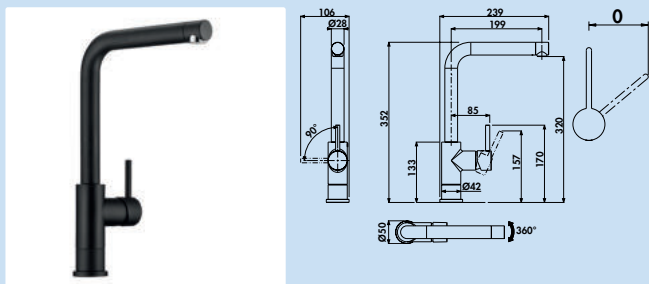

- swivel range 360°
- drill Ø 35 mm

5011250	chrome, high pressure	€ 182.48
5011257	chrome, low pressure ↓	€ 214.86
5011251	stainless steel finish, high pressure	€ 263.04
5011258	stainless steel finish, low pressure ↓	€ 299.12
5011254	black matt, high pressure	€ 253.65
5011259	black matt, low pressure ↓	€ 290.87
5011255	graphite, high pressure	€ 263.04
5011260	graphite, low pressure ↓	€ 299.12
5011270	copper coloured, high pressure	€ 406.46