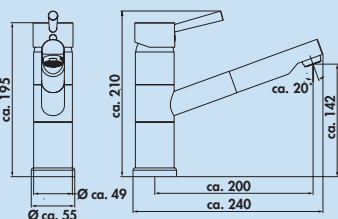

Glacier 2

Single lever faucet with **swivelling/pullout** outlet, ceramic cartridge, **ECO function** (CLICK cartridge) and **scald protection**.

- swivel range 90°
- drill Ø 35 mm

5011070 chrome, high pressure € 192.21

5011071 stainless steel coloured, high pressure € 208.01