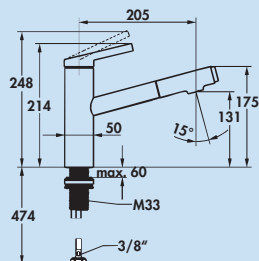

Fit 2

Single lever mixer. With **swivelling/pull-out** hose with shower head (can be switched to stream or shower) and ceramic cartridge.
– swivel range 120°
– drill Ø 35 mm

5022292	chrome, high pressure	€ 338.91
5022293	black matt, high pressure	€ 458.47