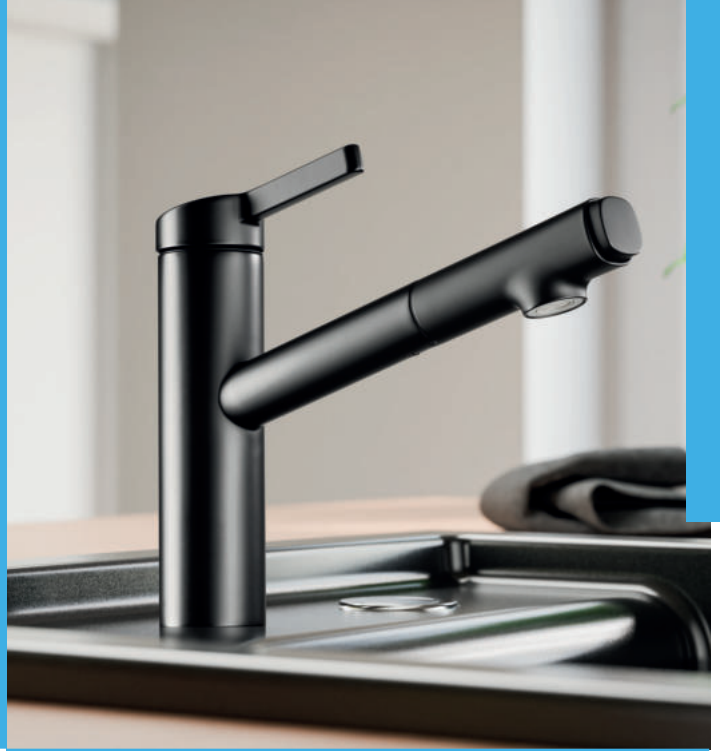

ARMATE®

KWC KWC

Precise and elegant

■ Fit	Page 119
Detergent dispenser Classic Style	Page 119
Bistro E	Page 119
Detergent dispenser Modern Style	Page 120