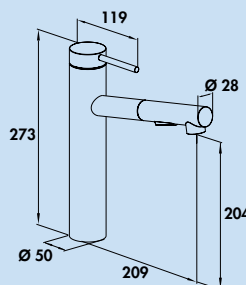

Namor® 1 window fitting

Single lever faucet. With swivelling outlet, laminar aerator and ceramic cartridge.
 – **height when tilted only 25 mm**
 – swivel range 120°
 – drill Ø 35 mm

5025031	stainless steel, high pressure	€ 318.15
5025032	black matt, high pressure	€ 366.76