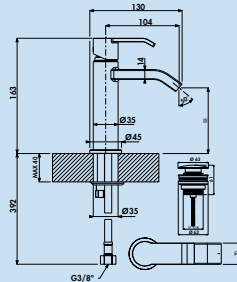

5-year manufacturer's warranty (except on wearing parts)

Your claim to customer service during the warranty period will be settled individually by arrangement.

Stile 1 bathroom

Single lever faucet. With ceramic cartridge. With drain fitting Klick-Komfort (without spill-over).
– drill Ø 35 mm