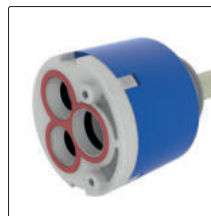

WASSERWERK

ARMATE® Wasserwerk applies only the highest standards from the word go. Material and workmanship, functionality and design are subject to strict criteria. For each individual faucet, the density of the faucet body, the cartridge, the outlet and the shower are tested. The complete functionality is then tested again using various measuring instruments and procedures.

Pre-mounted hoses and quick-release screw connections allow for safe, easy and time-saving installation.

The excellent quality of the ARMATE® WASSERWERK faucets justifies a **10-year warranty** (except for wearing parts). Furthermore, we offer a **15-year availability guarantee** on many spare parts. For the terms and conditions, see naber.com/de/garantie/.

Factory customer service:
WASSERWERK
Tel. +49 5407 8152902
info@wasserwerk.de
wasserwerk.com.

All fittings naturally comply with the German Drinking Water Ordinance and the corresponding German and European standards.

Centrepiece: high-performance quality cartridge for particularly smooth and precise mixing of hot and cold water.