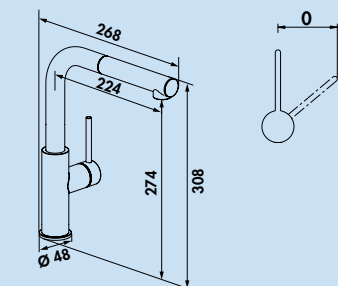

Namor® 7

Single lever mixer. With **swivelling/pull-out** outlet, side lever and ceramic cartridge.
– swivel range 120°
– drill Ø 35 mm

5025017	stainless steel, low pressure ↓	€ 437.56
5025019	black matt, low pressure ↓	€ 503.24