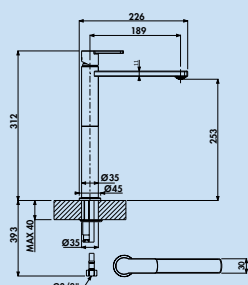

Glam 2 bathroom

Single lever faucet. With ceramic cartridge. Particularly suitable for use with top-mounted washbasins.
– without drain fitting
– drill Ø 35 mm

5011287 chrome, high pressure € 298.77

5011288 black matt, high pressure € 380.30