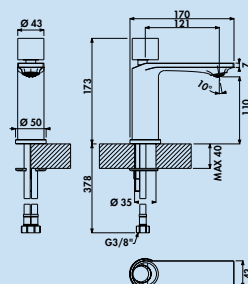

5011287 chrome, high pressure € 298.77

5011288 black matt, high pressure € 380.30

Glam Leva bathroom

Single lever faucet. With ceramic cartridge. With drain fitting Klick-Komfort (without spill-over).
– drill Ø 35 mm