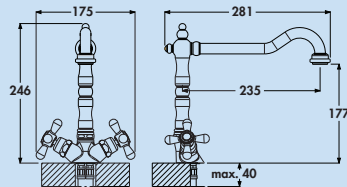

Passato 1

BELGAQUA

Dual-handle faucet. With swivelling outlet.

- swivel range 360°
- drill Ø 35 mm

5011232	chrome, high pressure	€ 170.88
5011233	antique brass, high pressure	€ 222.66
5011234	oxidized silver, high pressure	€ 222.66