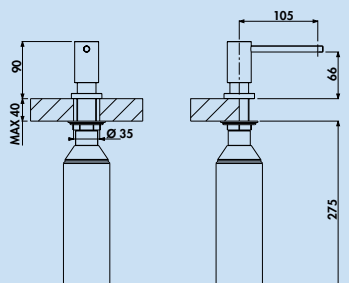

- height when tilted only 50 mm
- swivel range 360°
- drill Ø 35 mm

5011324 chrome, high-pressure € 284.63

5011325 stainless steel finish, high pressure € 370.99

5011328 black matt, high pressure € 365.38