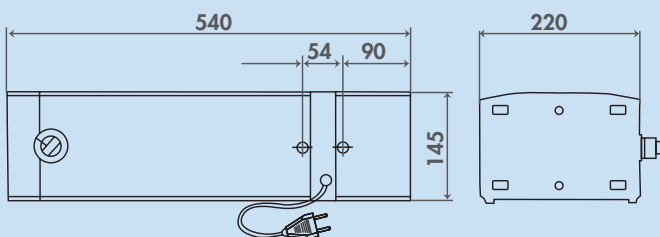

Technical data:

- connection and temperature controller on the side
- 5 litres filling capacity
- power 2200 watt
- setting range 30-80 °C
- heating up time to 65 °C 18 min
- standby loss 21 Watt
- 145 x 540 x 215 mm (H x W x D)

Installation height of the wall outlet (on-site) 400 mm from the top edge of the floor.