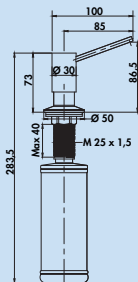

Detergent dispenser Namor®

Dish soap dispenser with brass pump head. Capacity 331 ml. High-quality, corrosion-resistant metal construction for tool-free installation in worktops. Easy cleaning and uncomplicated filling from the top without removing the dispenser.

– bore diameter 25–40 mm

5025022	stainless steel finish	€ 106.25
5025023	black matt	€ 114.75
5025024	gunmetal	€ 121.13