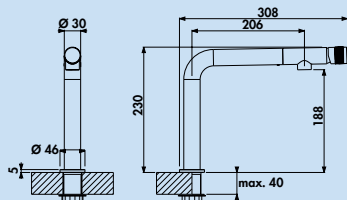

Turno Solo

Single lever mixer. With swivelling outlet, integrated head control and ceramic cartridge.

- ergonomic operation through head control at the end of the outlet
- the high outlet position allows easy filling of higher vessels
- laminar jet regulator
- swivel range 200°
- drill Ø 35 mm

5011282	chrome, high pressure	€ 360.81
5011283	stainless steel finish, high pressure	€ 434.80