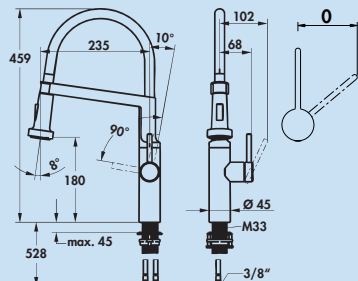

Bistro E

Single lever faucet. With swivelling outlet and spring-guided shower head (can be switched to stream or shower), side lever and ceramic cartridge.
 – swivel range 360°
 – drill-Ø 35 mm

5022296	stainless steel, high pressure	€ 1,053.64
---------	--------------------------------	------------