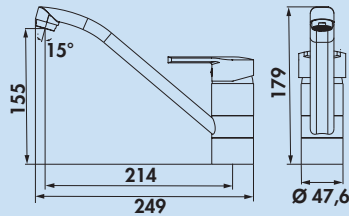

- swivel range 360°
- drill Ø 35 mm

5011053 chrome, high pressure

€ 108.83

5011054 chrome, low pressure ↓

€ 130.77

Casa 5 window fitting

Single lever faucet. With swivelling outlet and ceramic cartridge.

- **height when tilted only 30 mm**
- swivel range 360°
- drill Ø 35 mm