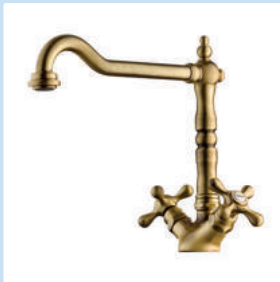

Passato 1

BELGAQUA

Dual-handle faucet. With swivelling outlet.

- swivel range 360°
- drill Ø 35 mm

5011232	chrome, high pressure	€ 170.88
5011233	antique brass, high pressure	€ 222.66
5011234	oxidized silver, high pressure	€ 222.66