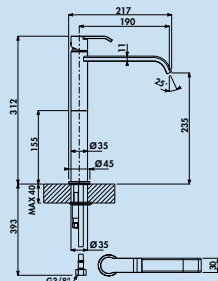

Stile 2 bathroom

Single lever faucet. With ceramic cartridge. Particularly suitable for use with top mounted washbasins.
– without drain fitting
– drill Ø 35 mm

5011291	chrome, high pressure	€ 289.37
5011292	black matt, high pressure	€ 371.88