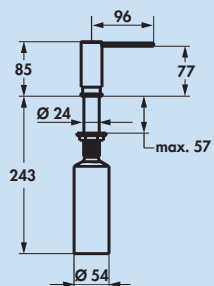

Detergent dispenser Modern Style

Detergent dispenser. Capacity 300 ml. Filled from above.
– drill Ø 26 mm

5022297 stainless steel

€ 581.75