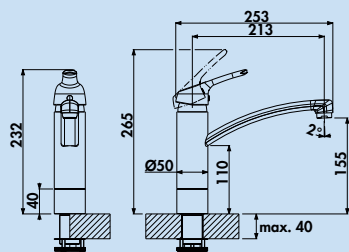

Fuoco 5 window fitting

Single lever mixer. With swivelling outlet, laminar aerator and ceramic cartridge.

- height when tilted only 50 mm
- swivel range 360°
- drill Ø 35 mm

5011324 chrome, high-pressure € 284.63

5011325 stainless steel finish, high pressure € 370.99

5011328 black matt, high pressure € 365.38