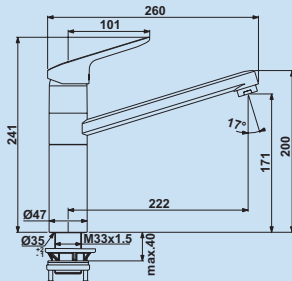

€ 179.93

Ceraflex 5 window fitting

Single lever faucet. With swivelling outlet and ceramic cartridge.

- height when tilted only 25 mm
- swivel range 360°
- drill Ø 35 mm

5024166 chrome, high pressure

€ 199.23