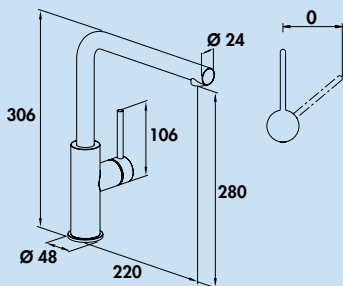

Namor® 3 window fitting

Single lever faucet. With swivelling outlet, side lever, laminar aerator and ceramic cartridge.
– height when tilted only 25 mm
– swivel range 120°
– drill Ø 35 mm

5025033 stainless steel, high pressure € 316.44

5025034 black matt, high pressure € 364.20