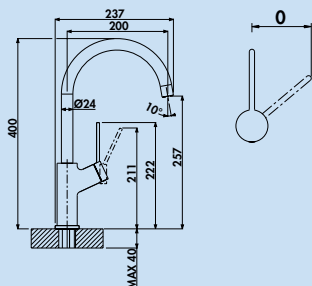

Mio 1

Single lever mixer. With swivelling outlet, side lever, laminar aerator and ceramic cartridge.

- swivel range 360°
- drill Ø 35 mm

5011300	chrome, high-pressure	€ 227.40
5011301	chrome, low pressure †	€ 272.43
5011302	black matt, high pressure	€ 298.77
5011303	stainless steel finish, high pressure	€ 328.70