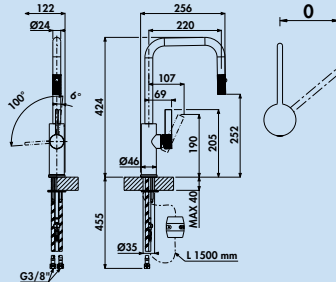

Lunarix

Single lever mixer. With **swivelling/pull-out** outlet (can be switched to stream or shower), side lever and ceramic cartridge. Shower hose with easy click attachment and click weight (500 g).

- swivel range 360°
- drill Ø 35 mm

5011299 brushed black-nickel, high pressure

€ 604.50