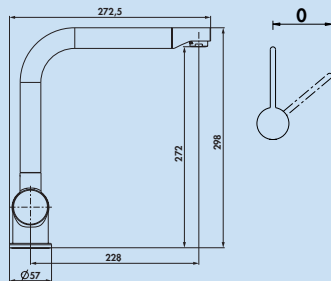

Drive 1S

Single lever faucet. With **swivelling outlet, black**, side lever and ceramic cartridge.

- **scald protection** (maximum temperature to be set at the cartridge)
- swivel range 360°
- drill Ø 35 mm

5011089 stainless steel coloured/black, high pressure € 199.23