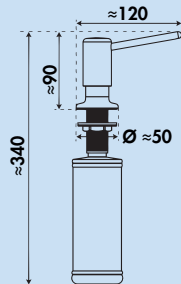

Lepura

Detergent dispenser. Content 550 ml. High-quality, corrosion-resistant metal construction for tool-free installation in worktops. Easy to clean and fill from above without removing the dispenser.
– drilling Ø min. 30, max. 40 mm

5021336	stainless steel coloured	€ 84.96
5021337	black matt	€ 84.96
5021338	brushed-gold	€ 84.96
5021339	graphite matt	€ 106.21