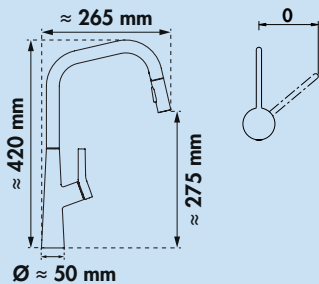

Kristea

Single lever faucet. With **swivelling/pull-out** outlet (can be switched to stream or shower), side lever, ceramic cartridge.

- energy-saving cold start function
- swivel range 360°
- drill Ø 35 mm

5021323	stainless steel coloured, high pressure	€ 435.65
5021320	black matt, high pressure	€ 463.68
5021321	brushed-gold, high pressure	€ 556.43
5021322	graphite matt, high pressure	€ 580.15