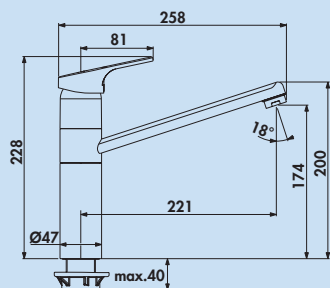

Cerafit 3

Single lever faucet. With swivelling pipe outlet and ceramic cartridge.
– swivel range 360°
– drill Ø 35 mm

5024154 chrome, high pressure € 184.31

5024155 chrome, low pressure € 204.50