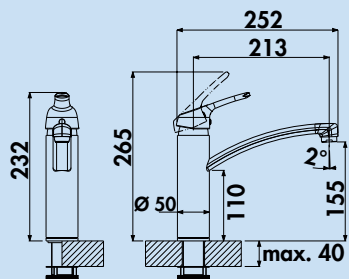

Fuoco 1

Single lever mixer. With swivelling outlet, laminar aerator and ceramic cartridge.

- swivel range 360°
- drill Ø 35 mm

5011320 chrome, high pressure € 213.10

5011321 chrome, low pressure † € 269.53

5011322 stainless steel finish, high pressure € 284.45

5011323 stainless steel finish, low pressure † € 353.18

5011326 black matt, high pressure € 274.36

5011327 black matt, low pressure † € 325.00