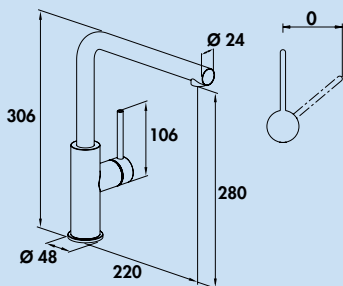

Namor® 3

Single lever faucet. With swivelling outlet, side lever and ceramic cartridge.
– swivel range 120°
– drill Ø 35 mm

5025005 stainless steel, with laminar aerator, high pressure € 271.20

5025015 stainless steel, without laminar aerator, low pressure € 302.79

5025006 black matt, with laminar aerator, high pressure € 311.57

5025016 black matt, without laminar aerator, low pressure € 348.86

5025044 gunmetal, with laminar aerator, high pressure € 330.94