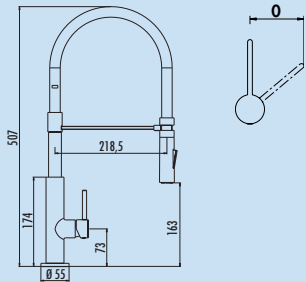

Drive 4

Single lever faucet. With side lever, with 2-stream hand shower and ceramic cartridge. Arched outlet in black, premounted. Arched outlets in red and grey also included as alternatives.

- swivel range 360°
- drill Ø 35 mm

5011090 stainless steel coloured, high pressure € 302.80