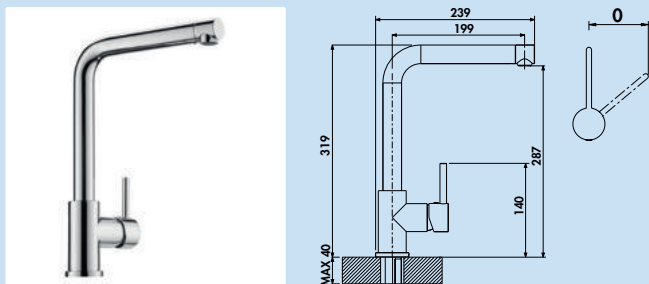

Arco 1

Single lever faucet. With swivelling outlet, side lever, laminar aerator and ceramic cartridge.

- swivel range 360°
- drill Ø 35 mm

5011250	chrome, high pressure	€ 182.48
5011257	chrome, low pressure ↓	€ 214.86
5011251	stainless steel finish, high pressure	€ 263.04
5011258	stainless steel finish, low pressure ↓	€ 299.12
5011254	black matt, high pressure	€ 253.65
5011259	black matt, low pressure ↓	€ 290.87
5011255	graphite, high pressure	€ 263.04
5011260	graphite, low pressure ↓	€ 299.12
5011270	copper coloured, high pressure	€ 406.46