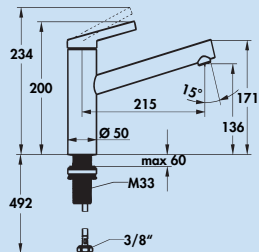

www.kwc.com

Fit

With its clear contours and an operating lever that is easily accessible from all sides, Fit blends seamlessly into any modern kitchen. Its sleek appearance impresses with perfectly formed, symmetrical elegance. All Fit models feature a convenient swivel range. The version with a pull-out shower head provides extra flexibility at the sink.