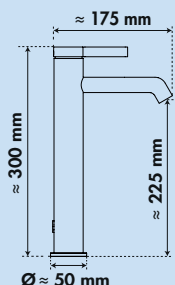

Fiora 2 bathroom

Single lever faucet. With pull-rod drain fitting 1/4" and ceramic cartridge. Particularly suitable for use with countertop washbasins.
– drill-Ø 35 mm
– additional water-saving aerator included in the scope of delivery (5 l/min.)

5021348	chrome, high pressure	€ 339.92
5021349	black matt, high pressure	€ 419.75