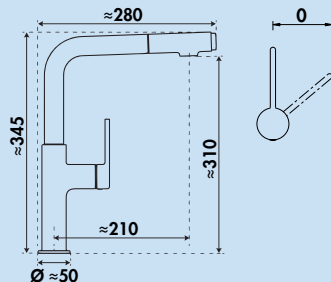

Stringere

Single lever faucet. With **swivelling/pull-out** outlet (can be switched to stream or shower by pressing at the outlet end), side lever, ceramic cartridge.

- energy-saving cold start function
- swivel range 360°
- drill Ø 35 mm

5021332	stainless steel coloured, high pressure	€ 458.98
5021333	black matt, high pressure	€ 487.24
5021334	brushed-gold, high pressure	€ 560.75
5021335	graphite matt, high pressure	€ 603.88