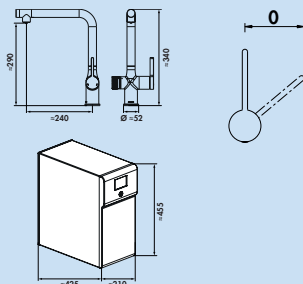

Aqvella system

Sparkling water single lever mixer faucet including cooling and filter system. With swivelling outlet, side lever, laminar jet regulator and ceramic cartridge.

- set consisting of faucet and technical unit (matt black) with cooling system, filter, filter head and **standard** CO₂ cartridge. (425 g)
- technical unit: 455 x 210 x 425 mm (H x W x D)
- separate turning handle on the left for sparkling (classic + medium), chilled and filtered (still) water, control lever on the right for tap water
- integrated LED ring shows the different water modes with different colours.
- water temperature flexibly adjustable between 4 and 12°C
- energy-saving technology unit with low power consumption
- swivel range 360°
- drill Ø 35 mm

5021344	stainless steel coloured, high pressure	€ 2,789.96
5021345	black matt, high pressure	€ 2,861.93