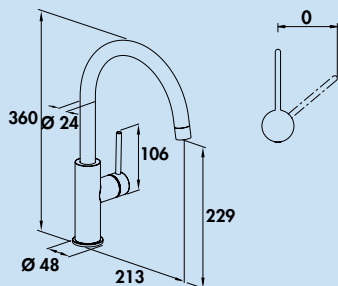

Namor® 5 window fitting

Single lever faucet. With swivelling outlet, side lever, laminar aerator and ceramic cartridge.
– height when tilted only 25 mm
– swivel range 120°
– drill Ø 35 mm

5025042	stainless steel, high pressure	€ 316.44
5025043	black matt, high pressure	€ 364.20