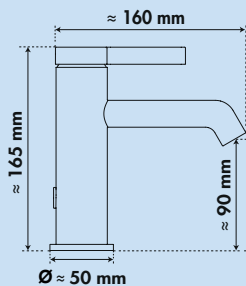

10 years manufacturer's warranty (except on wearing parts)

Factory customer service in Germany and Austria

Fiora 1 bathroom

Single lever faucet. With pull-rod drain fitting 1/4" and ceramic cartridge.
 – drill-Ø 35 mm
 – additional water-saving aerator included in the scope of delivery (5 l/min.)