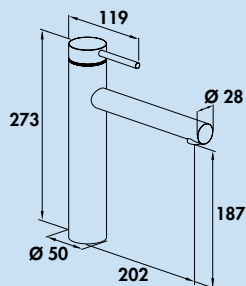

Namor® 1

Single lever faucet. With swivelling outlet and ceramic cartridge.
– swivel range 120°
– drill Ø 35 mm

5025001	stainless steel, with laminar aerator, high pressure	€ 297.53
5025013	stainless steel, without laminar aerator, low pressure †	€ 303.65
5025002	black matt, with laminar aerator, high pressure	€ 342.29
5025014	black matt, without laminar aerator, low pressure †	€ 349.71