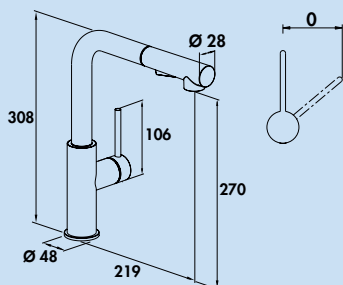

Namor® 4

Single lever mixer. With swivelling/pull-out hose with shower head (can be switched to stream or shower), side lever, laminar aerator and ceramic cartridge.
– swivel range 120°
– drill Ø 35 mm
– shower hose: simple click fastening

5025007 stainless steel, high pressure € 359.85

5025008 black matt, high pressure € 414.26

5025045 gunmetal, high pressure € 443.52