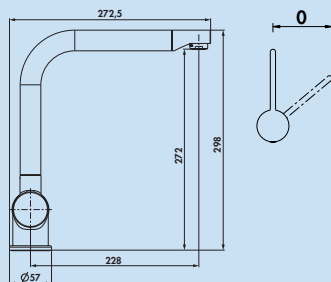

Drive 1

Single lever faucet. With swivelling outlet, side lever and ceramic cartridge.

- swivel range 360°
- drill Ø 35 mm

5011060 chrome, high pressure € 147.45

5011062 chrome, low pressure † € 172.03

5011061 stainless steel coloured, high pressure € 171.15

5011063 stainless steel coloured, low pressure † € 191.33

5011059 black matt, high pressure € 173.79

5011058 black matt, low pressure † € 197.48