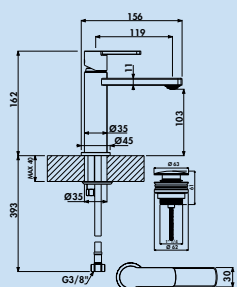

Glam 1 bathroom

Single lever faucet. With ceramic cartridge. With drain fitting Klick-Komfort (without spill-over).
– drill Ø 35 mm

5011285 chrome, high pressure € 252.59

5011286 black matt, high pressure € 334.30