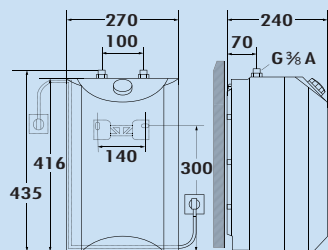

Undersink unit TR 3500

Drip stop prevents dripping during heating, saves water and reduces lime scale. The pressure stop shows the calcification and recognises incorrect water connection from 0.25 MPa (2.5 bar).

- small water heater 5 litres, white. Open (pressure-free).
- with drip and pressure stop
- CLICKFIX assembly technology saves time and money
- container material in plastic with high-quality EPS expanded polystyrene insulation
- temperature continuously variable from approx. 35 °C to 85 °C with engaged positions at "s", "l" and "e" • frost protection setting
- power indicator lamp
- power-saving cover plate
- mixed water volume display on the power-saving cover plate
- the outlet of a faucet should always be free
- if possible, do not use a shower fitting
- high mixed water quantity 14 liters 40 °C hot water
- grounding contact easily accessible from the outside for the electrical safety testing according to BGV A3
- lowest standby power consumption of only 0.18 kWh/d
- secure metal water connections in brass, colour-coded
- switchable safety temperature limiter
- contact/moisture protection IP24D
- electricity supply 230 V, ready to plug in, connected load 2.2 kW
- weight with water 7.7 kg
- device dimensions (H x W x D) 435 x 270 x 240 mm

6011043 white ↴ € 381.79

Optional accessories

6011045 Flow meter, red € 62.58