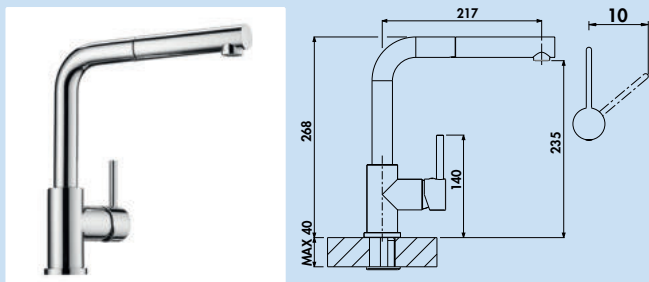

Arco 2

Single lever faucet. With swivelling/pull-out metal outlet, side lever, laminar aerator and ceramic cartridge.

- swivel range 360°
- drill Ø 35 mm

5011252 chrome, high pressure € 240.74

5011265 chrome, low pressure € 290.87

5011253 stainless steel finish, high pressure € 355.63

5011266 stainless steel finish, low pressure € 403.65

5011262 black matt, high pressure € 347.21

5011267 black matt, low pressure € 393.56

5011263 graphite, high pressure € 357.48

5011268 graphite, low pressure € 403.65

5011271 copper coloured, high pressure € 472.27