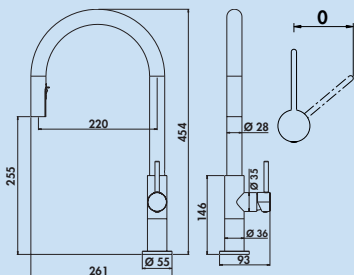

Barella

Single lever faucet. With **swivelling/pull-out** outlet (can be switched to stream or shower), side lever and ceramic cartridge.

- swivel range 360°
- drill-Ø 35 mm

5011098	stainless steel, high pressure	€ 202.46
5011099	stainless steel black matt, high pressure	€ 202.46