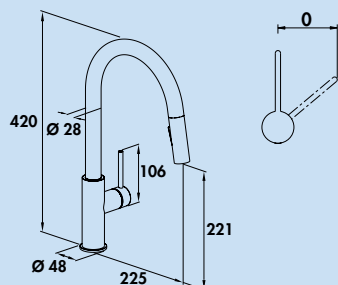

Namor[®] 5 window fitting

Single lever faucet. With swivelling outlet, side lever, laminar aerator and ceramic cartridge.
 – height when tilted only 25 mm
 – swivel range 120°
 – drill Ø 35 mm

5025042	stainless steel, high pressure	€ 316.44
5025043	black matt, high pressure	€ 364.20