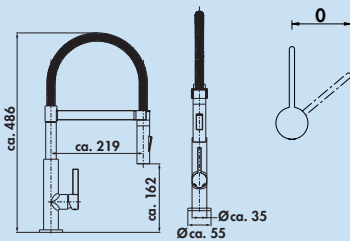

Drive 6

Single lever mixer. With side lever, 2-stream hand shower and ceramic cartridge. Arched outlet with soft touch hose and spout with magnetic holder.

- swivel range 360°
- drill Ø 35 mm

5011094 black matt, high pressure € 288.76