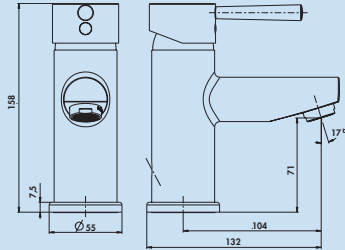

Kardon 1 bathroom

Single lever faucet. With pop-up rod waste fitting 1¼", ceramic cartridge, ECO function (CLICK cartridge) and scald protection.
– drill Ø 35 mm

5011084 chrome, high pressure

€ 142.18