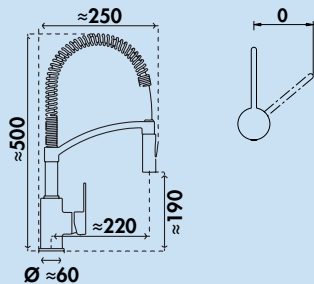

Ventari

Single lever faucet. With **swivelling/pull-out** outlet (can be switched to stream or shower), side lever, ceramic cartridge and **scald protection**.

- energy-saving cold start function
- swivel range 360°
- drill Ø 35 mm