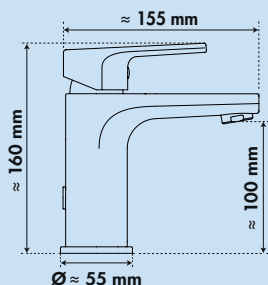

Daro 1 bathroom

Single lever faucet. With pull-rod drain fitting 1/4" and ceramic cartridge. Incl. NEOPERL® aerator CASCADE® SLC with anti-limescale function.
– drill-Ø 35 mm
– additional water-saving aerator included in the scope of delivery (5 l/min.)

5021352	chrome, high pressure	€ 294.54
5021353	black matt, high pressure	€ 336.55