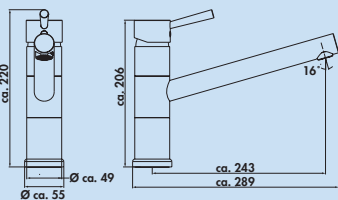

Glacier 1

Single lever faucet. With swivelling outlet, ceramic cartridge, **ECO function** (CLICK cartridge) and **scald protection**.

- swivel range 360°
- drill Ø 35 mm

5011068 chrome, high pressure € 164.13

5011069 stainless steel coloured, high pressure € 184.31