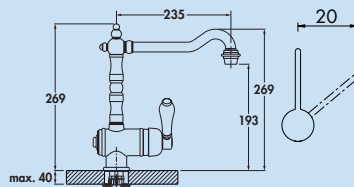

- swivel range 360°
- drill Ø 35 mm

5011232	chrome, high pressure	€ 170.88
5011233	antique brass, high pressure	€ 222.66
5011234	oxidized silver, high pressure	€ 222.66

Passato 2

CERAMIC SEAL BELGAQUA

Single lever faucet. With swivelling outlet, side lever in white and ceramic cartridge.