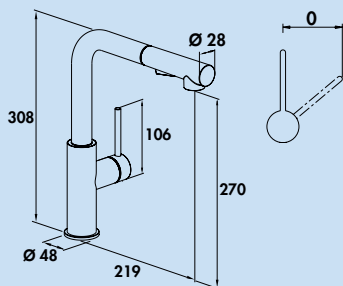

Namor® 4 window fitting

Single lever faucet. With swivelling/pull-out hose with shower head (can be switched to stream or shower), side lever, laminar aerator and ceramic cartridge.
– height when tilted only 50 mm
– swivel range 120°
– drill Ø 35 mm

5025035 stainless steel, high pressure € 437.56

5025036 black matt, high pressure € 503.24