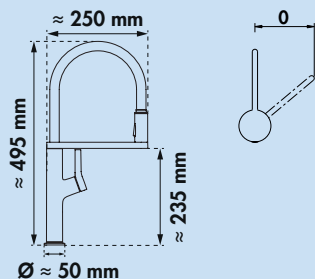

Aria

Single lever faucet. With **swivelling/pull-out** outlet (can be switched to stream or shower), side lever, ceramic cartridge.

- energy-saving cold start function
- swivel range 360°
- drill Ø 35 mm

5021315	stainless steel coloured, high pressure	€ 500.18
5021316	black matt, high pressure	€ 533.18
5021317	black-rose-gold, high pressure	€ 556.43
5021318	black brushed-gold, high pressure	€ 556.43
5021319	graphite matt, high pressure	€ 647.02