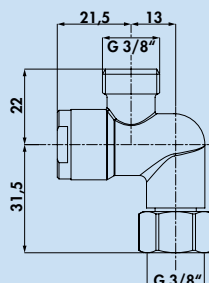

Dirt filter Ecco 1

For corner valves DN 10. With filter insert and removable screw. Protects the cartridge against ingress of dirt. For high-pressure faucets two filters are required, for low-pressure faucets, only one filter.

5031005	3/8", chrome	€ 30.28