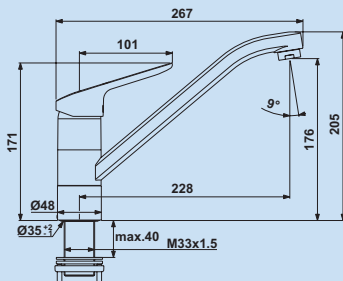

Ceraflex 5 window fitting

Single lever faucet. With swivelling outlet and ceramic cartridge.

- height when tilted only 25 mm
- swivel range 360°
- drill Ø 35 mm

5024166 chrome, high pressure

€ 199.23