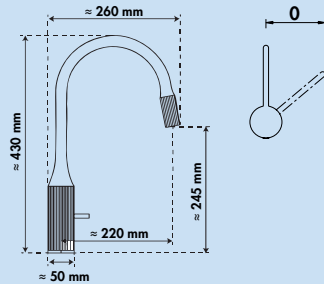

Grace

Single lever faucet. With swivelling outlet, side lever and ceramic cartridge.

- swivel range 360°
- drill Ø 34–38 mm

5021340	black matt, high pressure	€ 582.21
5021341	stainless steel coloured-black matt, high pressure	€ 637.46
5021342	graphite-black matt, high pressure	€ 637.46
5021343	copper-black matt, high pressure	€ 637.46