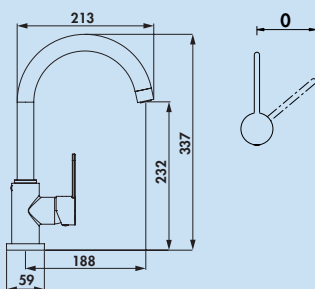

Portare 3

Single lever faucet. With swivelling outlet, side lever, ceramic cartridge and scald protection.

- energy-saving cold start function
- swivel range 360°
- drill Ø 35 mm

5021306	chrome, high pressure	€ 212.40
5021307	stainless steel coloured, high pressure	€ 287.00
5021308	black matt, high pressure	€ 282.62