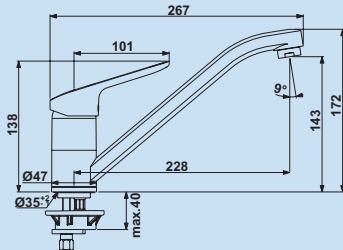

Ceraflex 1

Single lever faucet. With swivelling outlet and ceramic cartridge.

- swivel range 360°
- drill Ø 35 mm

5024160 chrome, high pressure

€ 159.74

5024161 chrome, low pressure ↓

€ 179.93