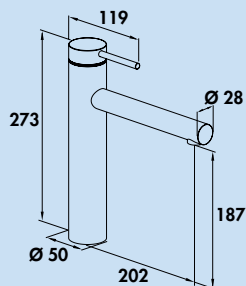

Namor® 1 window fitting

Single lever faucet. With swivelling outlet, laminar aerator and ceramic cartridge.
 – **height when tilted only 25 mm**
 – swivel range 120°
 – drill Ø 35 mm

5025031	stainless steel, high pressure	€ 318.15
5025032	black matt, high pressure	€ 366.76