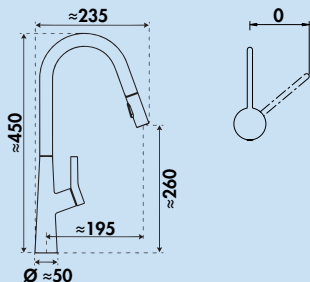

Bendea

Single lever faucet. With **swivelling/pull-out** outlet (can be switched to stream or shower), side lever, ceramic cartridge.

- energy-saving cold start function
- swivel range 360°
- drill Ø 35 mm

5021324	stainless steel coloured, high pressure	€ 435.65
5021325	black matt, high pressure	€ 463.68
5021326	brushed-gold, high pressure	€ 556.43
5021327	graphite matt, high pressure	€ 580.15