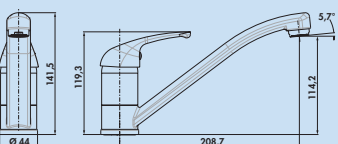

Venus 1

Single lever faucet. With swivelling outlet and ceramic cartridge.

- swivel range 360°
- drill Ø 32 mm

5011007 chrome, high pressure € 69.75