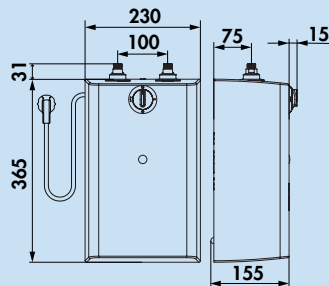

Under-sink device Small U5

Storage water heater.

- **installation depth only 155 mm**
- small water heater 5 litres, white. Open (pressure-free).
- container material in plastic
- compact insulation
- continuous temperature setting of 30–85 °C
- mixed water volume 40 °C 7.5 l
- the outlet of a faucet should always be free
- if possible, do not use a shower fitting
- with earthing contact plug and wall mounting strip
- safety temperature limiter can be reset by pulling the mains plug
- contact/moisture protection IP24
- power supply 230 V, 50 Hz, 10 A
- ready to plug in, connected load 2 kW
- weight with water 7.4 kg
- device dimensions 365 x 230 x 155 mm (H x W x D)
- **maximum water pressure 4 bar**
- **max. water flow 5 l / min.**

6011044 white ↴ € 234.34

Optional accessories

6011045 Flow meter, red € 62.58