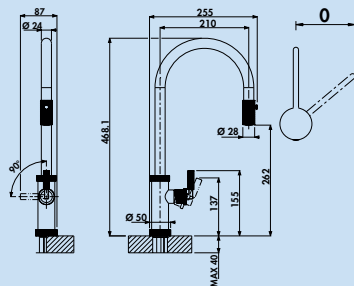

Urban

Single lever faucet. With **swivelling/pull-out** hose with shower head made of metal (can be switched to stream or shower), side lever and ceramic cartridge.

Natural brass: colour deviations between the individual components possible. May darken over time due to the material.

- swivel range 360°
- drill Ø 35 mm

5011279	stainless steel finish, high pressure	€ 456.48
5011280	matt black, high pressure	€ 403.82
5011281	natural brass, high pressure	€ 333.35