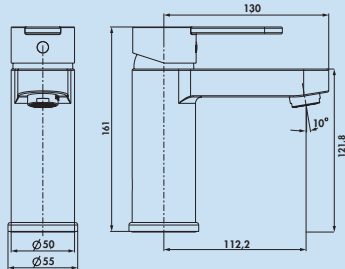

Kardon 2 bathroom

Single lever faucet. With pop-up rod waste fitting 1¼" and ceramic cartridge.
– drill Ø 35 mm

5011086 chrome, high pressure

€ 174.66

5011095 black matt, high pressure

€ 207.57