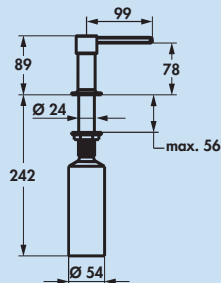

Detergent dispenser Classic Style

Detergent dispenser. Capacity 300 ml. Filled from above.
– drill Ø 26 mm

5022294	chrome	€ 341.25
5022295	black matt	€ 435.50