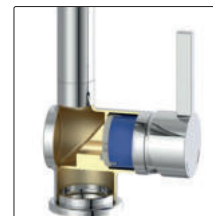

Solid brass faucet body, precisely crafted from the finest materials, extensively tested for durability using the latest techniques.