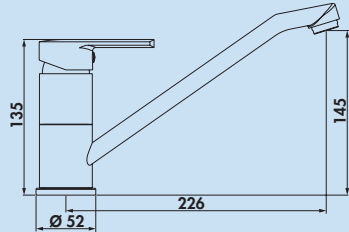

Casa 1

Single lever faucet. With swivelling outlet and ceramic cartridge.

- swivel range 360°
- drill Ø 35 mm

5011053 chrome, high pressure

€ 108.83

5011054 chrome, low pressure ↓

€ 130.77