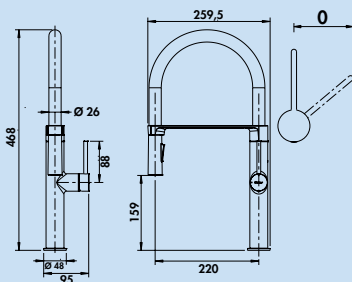

Vireo 6

Single lever faucet. With side lever, 2-stream hand shower, laminar jet regulator, and ceramic cartridge. Arched outlet with soft-touch hose and outlet with conical holder.

- swivel range 360°
- drill Ø 35 mm

5011100	stainless steel coloured, high pressure	€ 320.00
5011101	black matt, high pressure	€ 320.00