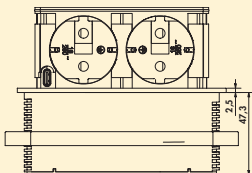

Piccolino

Socket element. Retractable. With 2 earthen plug sockets, 1 USB Type-C charger, 30 watts. For installation in worktops.

- material plastic, black
- cover stainless steel or black matt
- 1 x USB charger type C, 5 VDC, IA/I out: 1100 mA
- 2000 mm mains connection line with Schuko plug
- drill Ø ca. 68 mm
- for panel thickness from 16 mm, mounted by screw ring
- cable outlet below

7053210	cover stainless steel	€ 134.45
7053211	cover black matt	€ 144.54
7053224	cover copper coloured	€ 144.54
7053223	cover gunmetal	€ 144.54