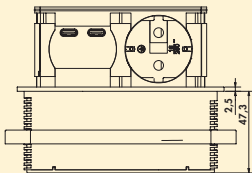

Piccolino QI USB C

Socket element. Retractable. With 1 earthen plug socket, 2-way USB charger type C, 45 watts and QI charging function in the lid.

- material plastic, black
- cover black glossy glass
- 2 x USB charger type C, 5 VDC, IA/I out: 1100 mA
- 2000 mm mains connection line with earthed plug
- drill Ø ca. 68 mm
- for worktop thicknesses from 16 mm, fixing via threaded ring
- cable outlet underneath

7053212	cover in glossy black coloured glass	€ 195.94
7053222	cover in glossy white coloured glass	€ 195.94