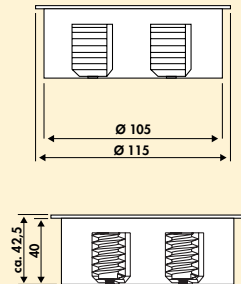

Twist double plug socket

Socket element. 2-fold.

- 3680 watt/16 A, 250 VAC, IP20
- H05VV-F 3G1
- 3-pin with earthing contact
- 2000 mm mains connection line, earthing contact plug enclosed loosely
- drill Ø 105 mm, for board thicknesses from 8 mm
- increased contact protection
- cable outlet below side

7053021	with earthed plug sockets, stainless steel coloured	€ 131.66
7053075	with earthed plug sockets, black matt	€ 165.00
7053076	with earthed plug sockets, white matt	€ 165.00
7053025	with Belgian/French sockets, stainless steel coloured	€ 157.10
7053085	with Belgian/French sockets, black matt	€ 164.13
7053086	with Belgian/French sockets, white matt	€ 164.13
7053059	with Swiss sockets, stainless steel coloured	€ 159.74
7053189	with Swiss sockets, black matt	€ 192.21