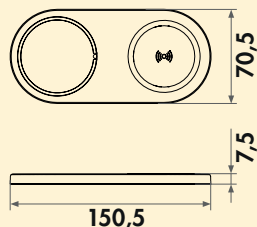

Evoline® One DisQ Qi

Charging station. When closed, the element is almost flush with the worktop. The socket is exposed by turning the lid.

- with support surface for Qi inductive charging (wireless charger). Wireless charging of mobile phones using the Qi standard with a maximum of 15 watts and magnetic holding function
- external plug-in power supply for Qi charging function enclosed loose, for which an additional socket is required
- drill Ø 54 mm
- installation depth 50 mm
- rotating lid black
- 2500 mm mains connection line, two-pin earthed plug enclosed loose
- for worktop thicknesses from 9 mm
- cable outlet rear side