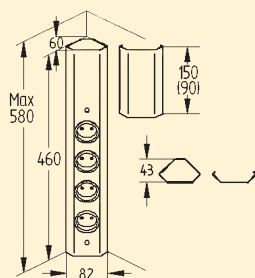

## Mira corner small 1

Socket element. 4-fold.

- housing in a compact design with telescopic intermediate piece
- 240 V/16 A
- 460–580 x 59 x 59 mm (H x W x D)
- 2000 mm mains connection line, earthing contact plug enclosed loosely
- cable outlet back top