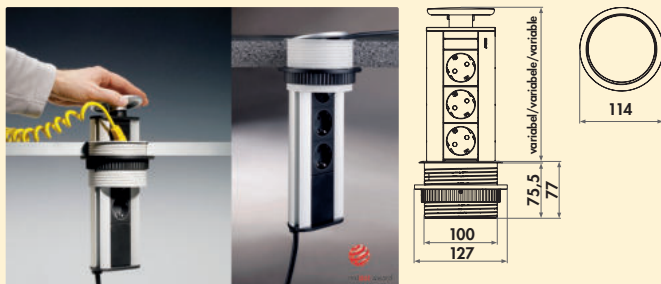

### Evoline® Port

Concealed energy box for wall-mounted cabinets or worktops. Easy, guided extraction through an easy-to-press button which also guides the cable neatly when reclosing.

reddot award

Socket