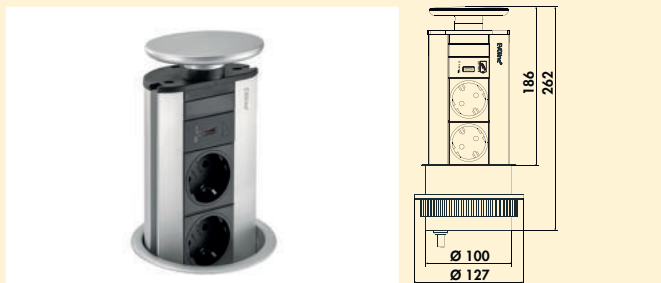

Evoline® Port USB C

Energy box. Concealed. With 2 sockets and 1 USB charger (charging station) for wall-mounted cabinets or worktops. Easy, guided extraction thanks to an easy-to-press button which also guides the cable neatly when reclosing.

- H 250 mm, extended H 175 mm
- 1 x USB charger type C, 5 VDC, IA/I out: 2100 mA
- 2500 mm mains connection line with earthing contact plug
- drill Ø ca. 102 mm
- cable outlet below

8031278 lid silver coloured € 195.24