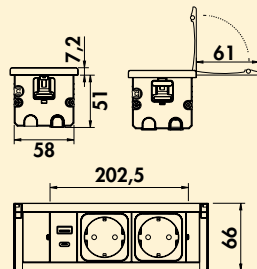

VersaLid USB A/C

Socket element, 2-fold and USB A/C charger (charging station). For installation in worktop, front panel or side wall.

- cut-out dimensions approx. 193 x 59 mm
- installation depth approx. 51 mm
- for panel thickness from 15mm
- 1 X USB charger type A, 5.2 VDC, IA/I out: 1 x 1500 mA
- 1 X USB charger type C, 5.2 VDC, IA/I out: 1 x 1500 mA
- 2000 mm mains connection line, earthing contact plug enclosed loose
- cable outlet can be horizontal and vertical at the bottom

7053273	lid aluminium anodised	€ 227.74
7053274	lid white matt	€ 227.74
7053275	lid black matt	€ 227.74