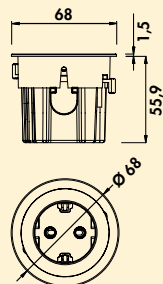

VersaDot Lite

Socket element. 1-fold. For installation in worktop, front panel or side wall.

- drill-Ø 60 mm
- installation depth 50 mm
- for panel thicknesses from 5 mm
- 2500 mm mains connection line with earthing contact plug
- socket with touch protection
- flush installation possible
- cable outlet at the bottom

7053263	white matt	€ 47.77
7053264	black matt	€ 47.77