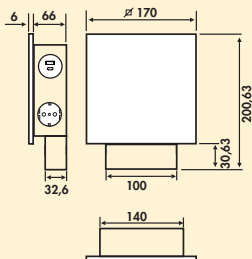

Mira Quad glass USB A/C

Socket element. 3-fold. With double USB charger (base station). Front in printed and scratch-resistant glass.

- stainless steel housing
- 230 V/16 A
- 2 x USB Charger Typ A+C, 5 VDC, 20 watts
- 200 x 170 x 65.1 mm (H x W x D)
- 2000 mm mains connection line, earthing contact plug enclosed loosely
- cable outlet back below

7053058 stainless steel/glass white € 181.32

7053127 stainless steel/glass black € 181.32