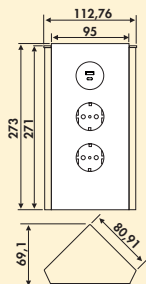

Mira corner glass USB A/C

Corner socket element, 2-fold and double USB charger (charging station).
Front printed and scratch-resistant glass. for 90° corner.

- stainless steel housing
- 230 V/ 16 A
- 2 x USB Charger Typ A+C, 5 VDC, 20 watts
- 273.5 x 80.91 x 80.91 mm (H x W x D)
- 2000 mm mains connection line, earthing contact plug enclosed loosely
- cable outlet back

7053123 stainless steel/glass white € 164.13

7053124 stainless steel/glass black € 164.13