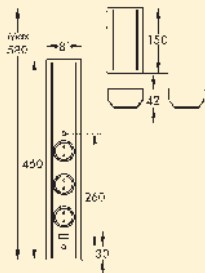

Mira wall small USB A/C

1. Socket element. 3-fold.
2. stainless steel housing in a compact design with telescopic intermediate piece
   - 240 V/16 A
   - 1 x USB charger type A, 5 VDC, IA/ I out: 1000 mA
   - 1 x USB charger type C, 5 VDC, IA/ I out: 1000 mA
   - 460–580 x 81 x 42 mm (H x W x D)
   - 2000 mm mains connection line, earthed plug supplied loose
   - cable outlet back top

7053244	black matt	€ 200.55
7053243	stainless steel	€ 197.04