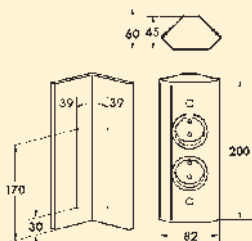

Mira ES5

Corner socket element. 2-fold. Suitable for vertical and horizontal mounting.

- 240 V/16 A
- 200 x 59 x 59 mm (H x W x D)
- 2000 mm mains connection line, earthing contact plug enclosed loosely
- cable outlet back

7053113	stainless steel	€ 109.71
7053114	black matt	€ 112.34