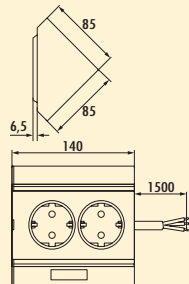

Corner box 3

Socket element. 2-fold.
– 140 x 85 x 85 mm (H x W x D)
– 1500 mm mains connection line without plug, 3-wire with free ends

7033072	white	€ 58.98
7033073	aluminium metallic	€ 66.61