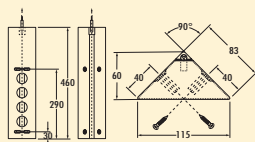

CON-AKTIV® Surface mounted, corner sockets

Order no. Description

per piece excl. VAT

Mira ES1-S

Corner socket element. 3-fold. With telescopic intermediate piece without end caps, with switch black, for external lighting.

- 240 V/16 A
- 460–580 x 83 x 83 mm (H x W x D)
- 2000 mm mains connection line, earthing contact plug enclosed loosely
- 1800 mm switch cable with Euro coupling
- cable outlet back top

7053049 stainless steel € 156.23

7053236 black matt € 157.98