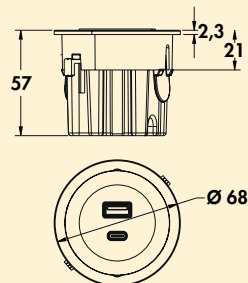

Recommendations

7052166	Hole saw, Ø 60 mm, for VersaDot Lite	€ 48.09

VersaDot Lite USB A/C

Charging station. For installation in worktop, front panel or side wall.

- drill-Ø 60 mm
- installation depth 50 mm
- for panel thicknesses from 5 mm
- double USB charger type A+C, 12 watts
- 2500 mm mains connection line with earthing contact plug
- flush installation possible
- cable outlet at the bottom

7053276	black matt	€ 92.02
7053277	white matt	€ 92.02
7053307	with Belgian/French plug, black matt	€ 92.02
7053308	with Belgian/French plug, white matt	€ 92.02

Recommendations

7052166	Hole saw, Ø 60 mm, for VersaDot Lite	€ 48.09