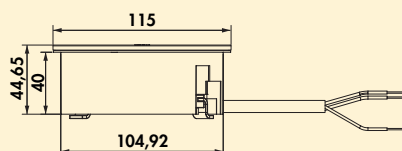

Twist 2 double plug socket

Socket element. 2-fold.

- 3680 watt/16 A, 250 VAC, IP20
- H05VV-F 3G1
- 3-pin with earthing contact
- with earthed plug sockets
- 2000 mm mains connection line, earthing contact plug enclosed loosely
- drill Ø 105 mm, for board thicknesses from 6–40 mm
- anti-fingerprint coating
- increased contact protection
- cable outlet below side

7053190	round, Ø 115, D ca. 45 mm, stainless steel coloured	€ 219.41
7053191	square, L 115, B 115, D ca. 45 mm, stainless steel coloured	€ 219.41
7053194	round, Ø 115, D ca. 45 mm, black matt	€ 289.63
7053195	square, L 115, B 115, D ca. 45 mm, black matt	€ 289.63