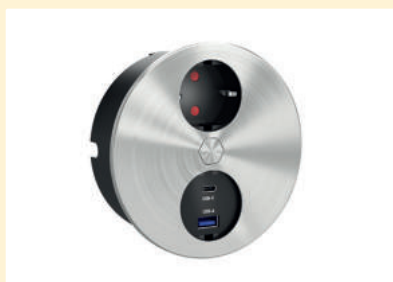

Duplex E double USB A+C

Socket element. Single and double USB A+C charger (charging station).

Electric opening at the push of a button.

- 1 x USB charger type A, 5 VDC, IA/I out: 1 x 2100 mA
- 1 x USB charger type C, 5 VDC, IA/I out: 1 x 3000 mA
- 3680 watt/16 A, 250 VAC, IP20
- H05VV-F 3G 1.5 mm²
- 3-pole with earthing contact
- 2000 mm mains connection line with earthed plug
- drill Ø 105 mm
- installation depth approx. 48 mm
- increased contact protection
- space-saving cable routing (downwards or side cable outlet)
- simple and quick installation
- retrofitting possible
- integrated water drain

7054004 square, with earthed plug socket, stainless steel € 222.93

7054006 square, with earthed plug socket, black matt € 239.60

7054002 round, with earthed plug socket, stainless steel € 222.93

7054007 round, with earthed plug socket, black matt € 239.60