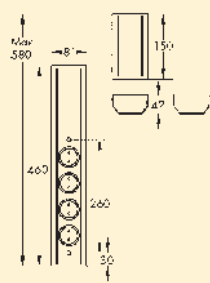

Mira wall small

Socket element. 4-fold.

- stainless steel housing in a compact design with telescopic intermediate piece
- 240 V/16 A
- 460–580 x 81 x 42 mm (H x W x D)
- 2000 mm mains connection line, earthing contact plug enclosed loosely
- cable outlet back top

7053090	stainless steel	€ 130.77
7053245	black matt	€ 139.99