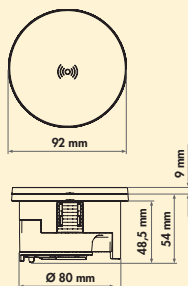

Evoline® Circle80 DisQ

Socket element. With USB charger (charging station). When closed, the element is almost flush with the worktop. By turning the lid, the socket and the USB charger are exposed.

- Qi inductive charging station in the lid (wireless charger). Wireless charging of mobile phones based on the Qi standard with a maximum of 15 watts and magnetic function.
- external power supply plug for Qi charging function enclosed loose, for which an additional socket is required
- installation depth 48.5 mm
- rotating lid black
- double USB charger type A+C, 5 V, 2,1 A, 18 watts
- 2500 mm mains connection line, earthing contact plug enclosed loose
- drill Ø ca. 80 mm
- board thickness from 10 mm
- cable outlet below

8031115 with earthed plug socket € 296.65

8031228 with Belgian/French socket € 324.37