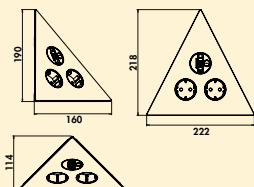

Mira triangle glass

Corner socket element. With 3 sockets. Front in printed and scratch-resistant glass, for 90° corner.

- aluminium housing
- 240 V/ 16 A
- 181 x 208 x 151 mm (H x W x D)
- 2000 mm mains connection line, earthing contact plug enclosed loose
- cable outlet behind or below

7053350	aluminium black/glass black	€ 140.42
7053351	aluminium black/glass white	€ 140.42
7053352	aluminium noir/ couleur acier inox	€ 140.42