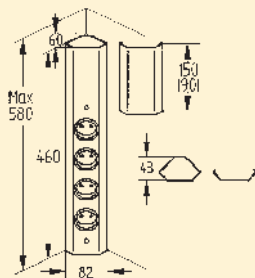

Mira corner small USB A/C

1. Socket element. 3-fold.
2. housing in a compact design with telescopic intermediate piece
   - 240 V/16 A
   - 460–580 x 59 x 59 mm (H x W x D)
   - 1 x USB charger type A, 5 VDC, out: 1000 mA
   - 1 x USB charger type C, 5 VDC, out: 1000 mA
   - 2000 mm mains connection line, earthing contact plug enclosed loosely
   - cable outlet back top

7053241	stainless steel	€ 198.80
7053242	black matt	€ 203.18