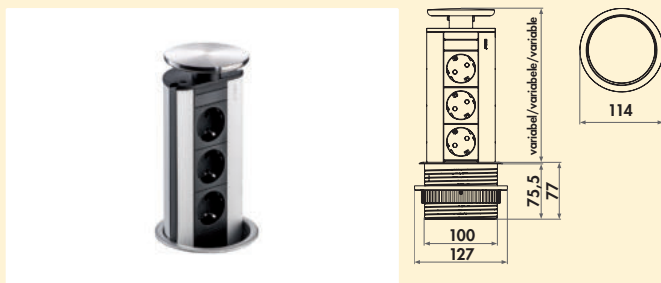

Evoline® Port 2

Energy box. Concealed. With 3 sockets for wall-mounted cabinets or worktops. Easy, guided extraction thanks to an easy-to-press button which also guides the cable neatly when reclosing.

- H 280 mm, extended H 210 mm
- 2500 mm mains connection line, earthing contact plug enclosed loosely
- drill Ø ca. 102 mm
- cable outlet below

8031131 with earthed plug sockets, lid stainless steel € 319.74