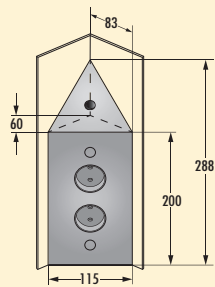

Mira ES4

Corner socket element. 2-fold, 240 V/16 A. 1 mini switch 240 V/2 A, for external illumination.

- 288 x 83 x 83 mm (H x W x D)
- 2000 mm mains connection line, earthing contact plug enclosed loosely
- 1800 mm switch cable with Euro coupling
- cable outlet back below

7053042 stainless steel

€ 136.04