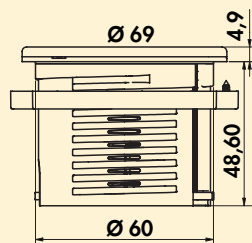

Solo single socket

Socket element, 1-fold with USB C charger (charging station). For installation in the worktop, front panel or side wall.

- drill Ø 60 mm
- installation depth 45 mm
- 1 x USB charger type C, 20 watt
- 2000 mm mains connection line, two-pin earthed plug supplied loose
- cable outlet back

7053330	roestvrij staal	€ 85.97
7053331	black matt	€ 85.97