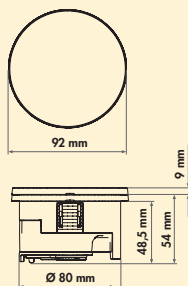

### Hole saw

- material HSS for wood/plastic
- cutting depth up to 38 mm
- with reception tool incl. centre drill

7053053 Ø 80 mm, for Elevator, VersaLift, Circle 80 € 50.25