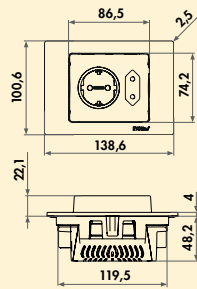

Evoline® Spin

Socket element. 2-fold. The sockets are exposed by turning the element manually.

- installation depth 49 mm, so installation above drawers is possible
- 1 x earthed safety socket 250 V/16 A
- 1 x Euro socket 2.5 A
- cut-out dimensions approx. 120 x 92 mm
- 2500 mm mains connection line, mains plug included separately
- increased touch protection
- suitable for flush mounting
- cable outlet below

8031231 black matt

€ 159.83