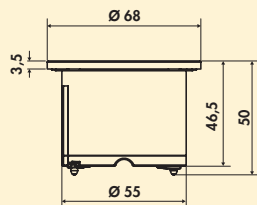

Pix single socket

Socket element, 1-fold. Ornamental ring stainless steel coloured, black and white. For installation in worktop, front panel or side wall.

- drill Ø 56 mm
- installation depth ca. 45 mm
- 2000 mm mains connection line, two-pin earthed plug supplied loose (permanently installed in swiss version)
- cable outlet back

7053074	with two-pin earthed plug	€ 75.92
7053087	with Belgian/French socket	€ 76.36
7053088	with Swiss socket	€ 75.74

Optional accessories

7053110	Lid, stainless steel coloured	€ 24.84
7053111	Lid, black	€ 15.01
7053112	Lid, white	€ 15.01