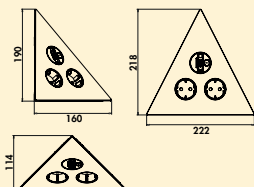

Mira triangle glass USB A/C

Corner socket element. With 2 sockets and USB A/C charger. Front in printed and scratch-resistant glass, for 90° corner.

- aluminium housing
- 240 V/ 16 A
- 2x USB charger + type A+C, 5 VDC, 20 watt
- 181 x 208 x 151 mm (H x W x D)
- 2000 mm mains connection line, earthing contact plug enclosed loose
- cable outlet behind or below

7053347	aluminium black/glass black	€ 161.26
7053348	aluminium black/glass white	€ 161.26
7053349	aluminium noir/ couleur acier inox	€ 161.26