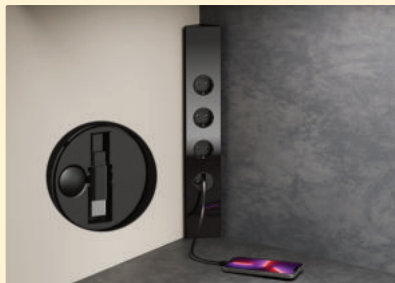

Mira corner small S

1. Socket element. 3-fold and switch for external lighting.
2. housing in a compact design with telescopic intermediate piece
   - 240 V/16 A
   - 460–580 x 59 x 59 mm (H x W x D)
   - 2000 mm mains connection line, earthed plug supplied loose
   - 1800 mm switch cable with Euro coupling
   - cable outlet back

7053095	stainless steel	€ 143.95
7053238	black matt	€ 148.33