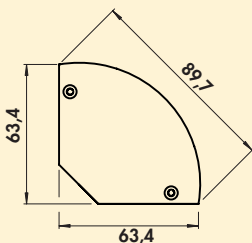

Corner double socket

Socket element. 2-fold. Stainless steel casing with black socket inserts.

- 220–240V /16 A
- 152 x 63,4 x 63,4 mm (H x W x D)
- cable outlet in the middle
- 2000 mm mains connection line, earthing contact plug enclosed loosely

7031220	stainless steel coloured	€ 90.40