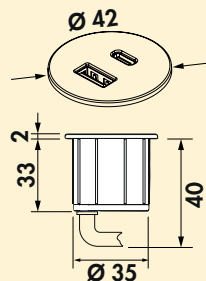

VersaPick

Charging station. For installation in worktop, front panel or side wall.

- drill-Ø 35 mm
- installation depth 40 mm
- for panel thicknesses from 5 mm
- USB charger type A+C, max. 18 watts
- 1800 mm mains connection line with USB A
- flush installation possible
- cable outlet at the bottom

7053310 stainless steel coloured

€ 80.25

7053311 black matt

€ 80.25

7053312 white

€ 80.25

7053313 gunmetal

€ 80.25