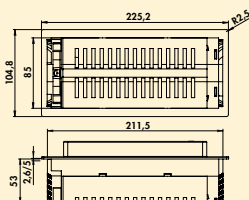

Evoline® BackFlip

When closed, Evoline® BackFlip is just a thin plate on the work surface. At the touch of a finger it turns by 180 degrees and shows its useful side: USB charger and socket are high enough above the plate that they are protected from water.

The installation depth is nevertheless only 53 mm, so it can also be mounted above drawers or devices.

Equipped with new surfaces, Evoline® BackFlip is available in glas black, lacquered black and stainless steel.

Socket

Evoline® BackFlip USB C

Socket element. 2-fold. Rotating with USB C charger (base station).

- installation depth 53 mm
- cut-out dimensions ca. 215 x 88 mm
- 1 x USB charger type C, 5 VDC, IA/I out: 2100 mA
- 2500 mm mains connection line, earthing contact plug enclosed loosely
- flush-mountable
- cable outlet back left

8031186	with earthed plug sockets, stainless steel	€ 173.95
8031187	with earthed plug sockets, painted black	€ 278.13
8031188	with earthed plug sockets, flush-mount H 5 mm, glass black	€ 386.09
8031279	with earthed plug sockets, flush-mount H 5 mm, glass black matt	€ 375.20
8031271	with Belgian/French sockets, flush-mount H 2,6 mm, stainless steel	€ 223.98
8031270	with Belgian/French sockets, flush-mount H 2,6 mm, painted black	€ 296.48
8031272	with Belgian/French sockets, flush-mount H 5 mm, glass black	€ 424.77
8031273	with Swiss sockets, flush-mount H 2,6 mm, stainless steel	€ 220.06
8031274	with Swiss sockets, flush-mount H 2,6 mm, painted black	€ 319.17
8031275	with Swiss sockets, flush-mount H 5 mm, glass black	€ 421.36