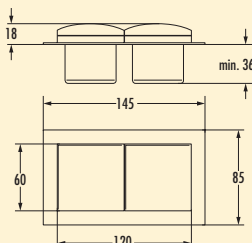

Mira BS1

Socket element. 2-fold. With hinged lid.

Due to its low installation depth, the Mira BS1 is particularly suitable for integration in cabinet covers.

- 230 V/16 A
- 85 x 145 x at least 36 mm (H x W x D)
- 2000 mm mains connection line, earthing contact plug enclosed loosely

7053044	stainless steel	€ 105.32
7053115	black matt	€ 107.07