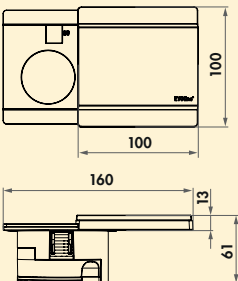

Evoline® Circle80 with sliding lid

Socket element. 1-fold. With double USB charger (charging station). When closed, the element is almost flush with the worktop. The socket is exposed by sliding the cover.

- installation depth 48.5 mm
- sliding cover, black matt
- 1 X double USB charger type A+C, 18 watts
- 2500 mm mains connection line, mains plug included separately
- drill Ø ca. 80 mm
- cable outlet below
- installation from above

8031237	with Belgian/French plug, black matt	€ 207.06
8031235	black matt	€ 197.90

Recommendations

7053053	Hole saw, Ø 80 mm, for Elevator, VersaLift, Circle 80	€ 50.25