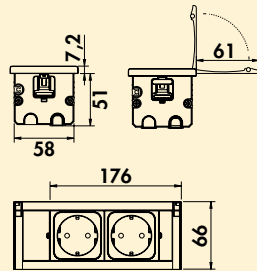

VersaLid

Socket element. 2-fold. For installation in worktop, front panel or side wall.

- cut-out dimensions approx. 167 x 59 mm
- installation depth approx. 51 mm
- for panel thickness from 15mm
- 2000 mm mains connection line, earthing contact plug enclosed loose
- cable outlet can be horizontal and vertical at the bottom

7053270	lid aluminium anodised	€ 168.89
7053271	lid white matt	€ 168.89
7053272	lid black matt	€ 168.89