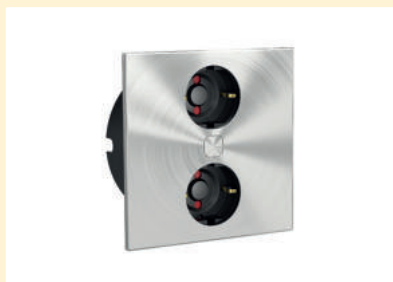

Duplex E double socket

Socket element. Double. Electric opening at the push of a button.

- 3680 watt/16 A, 250 VAC, IP20
- H05VV-F 3G 1.5 mm²
- 3-pole with earthing contact
- 2000 mm mains connection line with earthing contact plug
- drill Ø 105 mm
- installation depth approx. 48 mm
- increased contact protection
- space-saving cable routing (downwards or side cable outlet)
- simple and quick installation
- retrofitting possible
- integrated water drain

7054003 square, with earthed plug sockets, stainless steel € 166.75

7054005 square, with earthed plug sockets, black matt € 184.31

7054001 round, with earthed plug sockets, stainless steel € 166.75

7054008 round, with earthed plug sockets, black matt € 184.31