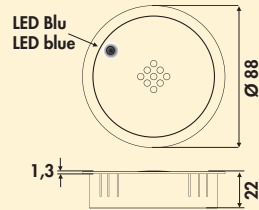

VersaCharger

Charging coil. Installation unit Ø 80 mm with a Qi wireless coil. With mains connection cable.

- operating voltage 5 V
- charging power max. 15 W
- external power supply wall plug transformer 230 V
- 1500 mm supply line
- installation without cover

7053309 black matt € 151.26

Recommendations

7053053 Hole saw, Ø 80 mm, for Elevator, VersaLift, Circle 80 € 50.25