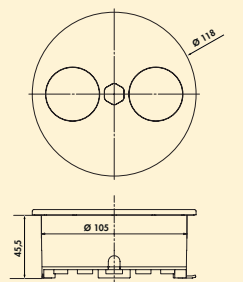

Duplex E double USB A+C

Socket element. Single and double USB A+C charger (charging station).

Electric opening at the push of a button.

- 1 x USB charger type A, 5 VDC, IA/I out: 1 x 2100 mA
- 1 x USB charger type C, 5 VDC, IA/I out: 1 x 3000 mA
- 3680 watt/16 A, 250 VAC, IP20
- H05VV-F 3G 1.5 mm²
- 3-pole with earthing contact
- 2000 mm mains connection line with earthed plug
- drill Ø 105 mm
- installation depth approx. 48 mm
- increased contact protection
- space-saving cable routing (downwards or side cable outlet)
- simple and quick installation
- retrofitting possible
- integrated water drain

7054004 square, with earthed plug socket, stainless steel € 222.93

7054006 square, with earthed plug socket, black matt € 239.60

7054002 round, with earthed plug socket, stainless steel € 222.93

7054007 round, with earthed plug socket, black matt € 239.60