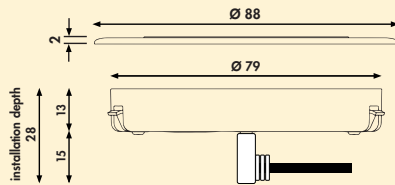

Evoline® Qi Wireless Charger

Charging coil. Installation unit Ø 80 mm with a Qi wireless coil. Mains connection cable with EU adapter. For integration in the table top or for installation in table openings Ø 80 mm.

- the device is certified in accordance with WPC standard 1.2.2 Qi
- operating voltage 5 V
- charging power max. 10 W
- external power supply wall plug transformer 230 V
- 1500 mm supply line
- with invisible installation plate thickness max. 3 mm
- installation without cover

8031175 black matt

€ 202.83