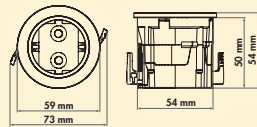

Evoline® One single socket

Socket element, 1-fold. For installation in the worktop, front panel or side wall.

- drill Ø 54 mm
- installation depth 50 mm
- for plate thicknesses from 9 mm
- 2500 mm mains connection line, two-pin earthed plug supplied loose
- socket with contact protection
- flush mounting possible
- cable outlet on the side or bottom

7053180 ring black € 82.06

7053181 ring brushed stainless steel € 90.31

Optional accessories

7053187 Evoline® One Lid , with stainless steel inlay € 19.92

7053188 Evoline® One Lid , black € 11.50

Evoline® One double USB A/C

Socket element. Double USB charger A+C (charging station). For installation in the worktop, front panel or side wall.

- drill Ø 54 mm
- installation depth 50 mm
- for plate thicknesses from 9 mm
- USB charger type A+C, 5 V, 2.1 A, 18 watts
- 2500 mm mains connection line, two-pin earthed plug supplied loose
- flush mounting possible
- cable outlet on the side or bottom

7053182 ring black € 147.90

7053183 ring brushed stainless steel € 159.99

Optional accessories

7053187 Evoline® One Lid , with stainless steel inlay € 19.92

7053188 Evoline® One Lid , black € 11.50