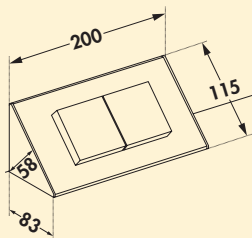

Mira WA1

Socket element. 2-fold. With flip lid.

- 240 V/16 A
- 200 x 83 x 83 mm (H x W x D)
- 2000 mm mains connection line, earthing contact plug enclosed loosely
- cable outlet back

7053048	stainless steel	€ 118.49