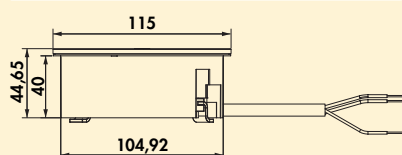

Twist 2 USB A/C

Socket element. 1-fold and double USB charger A+C (charging station).

- 3680 watt/16 A, 250 VAC, IP20
- 1 x USB charger type A, 5 VDC, IA/I out: 1 x 3000 mA
- 1 x USB charger type C
- 3-pole with earthing contact
- 2000 mm mains connection line, with earthed plug enclosed loose
- drill Ø 105 mm, for plate thickness from 6–40 mm
- dimensions: round (H x W Ø 45 x 115 mm), square (H x W x L approx. 45 x 115 x 115 mm)
- increased contact protection
- anti-fingerprint coating
- cable outlet rear side

7053192	round, with earthed plug socket, stainless steel coloured	€ 344.93
7053193	square, with earthed plug socket, stainless steel coloured	€ 344.93
7053196	round, with earthed plug socket, black matt	€ 415.15
7053197	square, with earthed plug socket, black matt	€ 415.15