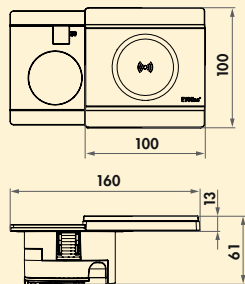

Evoline® Circle80 with sliding DisQ CE

Socket element. 1-fold. With double USB charger (charging station). When closed, the element is almost flush with the worktop. The socket is exposed by sliding the cover.

- Qi inductive charging station in the cover (wireless charger). Wireless charging of mobile phones based on the Qi standard, 20-watt adapter included separately.
- installation depth 48.5 mm
- sliding cover with wireless charging function, black matt
- 1 x double USB charger type A+C, 18 watts
- incl. mobile phone charging with MagSafe technology, max. 15 watts
- Apple Watch and AirPods can also be charged
- 2500 mm mains connection line, mains plug included separately
- drill Ø ca. 80 mm
- cable outlet below
- installation from above

8031236	with Belgian/French plug, black matt	€ 368.24
8031234	black matt	€ 345.00

Recommendations

7053053	Hole saw, Ø 80 mm, for Elevator, VersaLift, Circle 80	€ 50.25