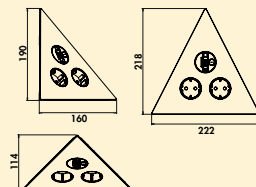

Mira triangle USB C Snap

Corner socket element. 2-way and **extendable USB C charging cable**. Practical snap-in and snap-out function of the USB-C plug cable in the housing. Front in printed and scratch-resistant glass, for 90° corner.

- aluminium housing, black
- 230 V/16 A
- 1 x USB charger type C, 5 VDC, 1A | out: 2050 mA
- 500 mm extendable cable length USB C cable
- 181 x 208 x 151 mm (H x W x D)
- 2000 mm mains connection line, earthing contact plug enclosed loose
- cable outlet behind or below

7053215 aluminium black/glass black

€ 192.02

7053216 aluminium black/glass white

€ 192.02

7053217 aluminium black/glass stainless steel col.

€ 192.02