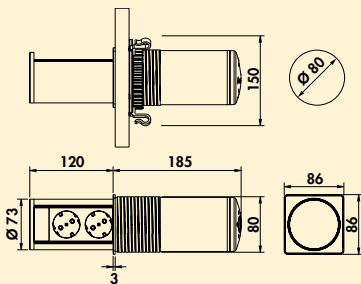

VersaLift USB A/C

Socket element. Retractable. With 2 sockets and USB A/C charger for wall cabinets or worktops.

- 3400 watt/16 A, 220–250 VAC, IP54
- double USB charger type A+C, 5 V, 3,0 A
- material plastic, black
- 2000 mm mains connection line, earthing contact plug enclosed loose
- drill Ø ca. 80 mm
- for panel thickness from 16 mm to 60 mm, attachment by screw ring
- cable outlet below
- black and white acrylic glass version with nubs on the surface

7053314	black matt	€ 236.13
7053265	brushed stainless steel	€ 239.67
7053267	gunmetal	€ 248.21
7053266	acrylic glass, black	€ 260.14
7053268	acrylic glass, white	€ 260.14