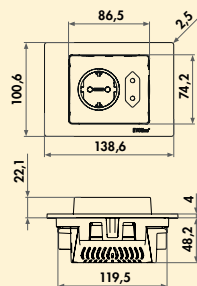

Evoline® Spin USB C

Socket element. 1-fold with USB C charger (charging station). The sockets are exposed by turning the element manually.

- installation depth 49 mm, so installation above drawers is possible
- 1 x earthed safety socket 230 V/16 A
- 1 X USB charger type C, 20 watts
- cut-out dimensions approx. 120 x 92 mm
- 2500 mm mains connection line, mains plug included separately
- increased touch protection
- suitable for flush mounting
- cable outlet below

8031232 black matt

€ 184.54