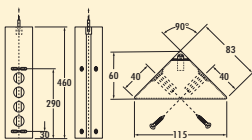

Socket

**Mira ES1**

Corner socket element. 4-fold. With telescopic intermediate piece without end caps.

- 240 V/16 A
- 460–580 x 83 x 83 mm (H x W x D)
- 2000 mm mains connection line, earthing contact plug enclosed loosely
- cable outlet back top