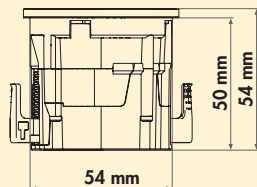

Optional accessories

7053187 Evoline® One Lid , with stainless steel inlay € 19.92

7053188 Evoline® One Lid , black € 11.50