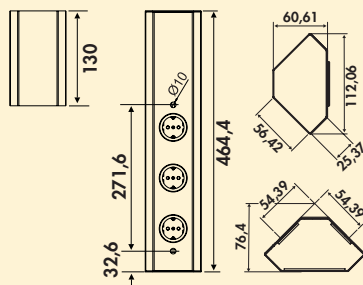

## Mira ES1-S

Corner socket element. 3-fold. With telescopic intermediate piece without end caps, with switch black, for external lighting.

- 240 V/16 A
- 460–580 x 83 x 83 mm (H x W x D)
- 2000 mm mains connection line, earthing contact plug enclosed loosely
- 1800 mm switch cable with Euro coupling
- cable outlet back top

## Mira corner

Corner socket element. With telescopic intermediate piece without end caps, for 90° corner.

- 465–595 x 81 x 81 mm (H x W x D)
- 2000 mm mains connection line, earthing contact plug enclosed loosely
- cable outlet back top