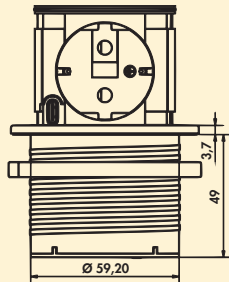

Piccolino UNO

Socket element. Retractable. With 1 earthed plug socket, 1 USB Type-C charger, 30 watts. For installation in worktops.

- material plastic, black
- 1 x USB charger type C, 5 VDC, IA/I out: 1100 mA
- 2000 mm mains connection line with Schuko plug
- drill Ø ca. 60 mm
- for panel thickness from 16 mm, mounted by screw ring
- cable outlet below

7053225 cover stainless steel

€ 112.52

7053226 cover black matt

€ 119.24

7053227 cover white matt

€ 119.24

7053228 cover gunmetal

€ 123.78

7053229 cover copper coloured

€ 123.78