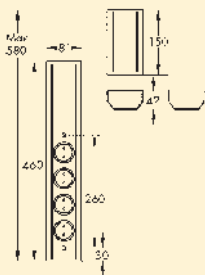

Mira wall small S

1. Socket element. 3-fold and switch for external lighting.
2. stainless steel housing in a compact design with telescopic intermediate piece
   - 240 V/16 A
   - 460–580 x 81 x 42 mm (H x W x D)
   - 2000 mm mains connection line, earthed plug supplied loose
   - 1800 mm switch cable with Euro coupling
   - cable outlet back top

7053092	stainless steel	€ 140.43
7053246	black matt	€ 160.61