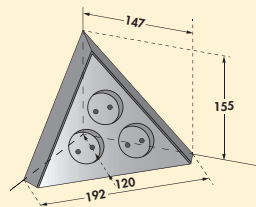

Mira triangle

Corner socket element. 3-fold.

- 240 V/16 A
- 155 x 147 x 147 mm (H x W x D)
- 2000 mm mains connection line, earthing contact plug enclosed loosely
- cable outlet back

7053043 stainless steel

€ 118.49

7053143 black matt

€ 122.88