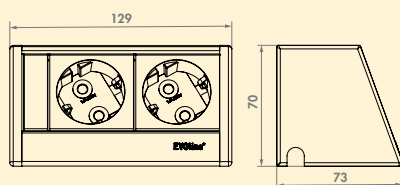

Evoline® Wing 2

Socket element inc. cable routing. 2-fold. Mounting elements for wooden and metal furniture items are included in the scope of delivery.

- silver
- 2500 mm mains connection line, two-pin earthed plug supplied loose
- **Suitable for drawers from 400 mm wide and up to a pull-out length of 590 mm.**

8031193 with earthed plug sockets € 193.01

8031230 with Belgian/French sockets € 193.01