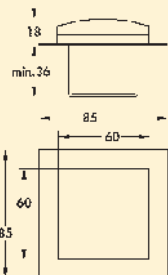

Mira ES1 with cover

Socket element, single. With hinged lid.

- 240 V /16 A
- 2000 mm power supply cable, earthed plug loosely enclosed
- stainless steel cover 85 x 85 mm

7053138	stainless steel, lid stainless steel coloured	€ 71.09
7053139	black matt, lid anthracite	€ 71.09

Socket