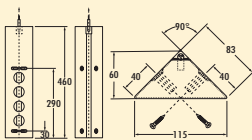

Mira ES1 USB A/C

Corner socket element. 4-fold. With telescopic intermediate piece without end caps.

- 240 V/16 A
- 460–580 x 83 x 83 mm (H x W x D)
- 1 x USB charger type A, 5 VDC, out: 1000 mA
- 1 x USB charger type C, 5 VDC, out: 1000 mA
- 2000 mm mains connection line, earthing contact plug enclosed loosely
- cable outlet back top

7053239 stainless steel € 204.32

7053240 black matt € 208.71