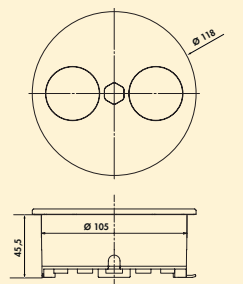

- angular design: 118 x 118 (H x W)
- round design: Ø 118 mm

**Please follow the installation instructions!**