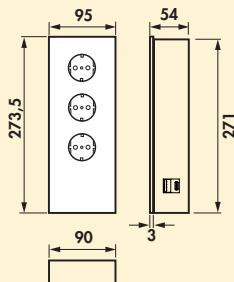

Mira glass USB A/C

Socket element. 3-fold. With double USB charger (base station). Front in
printed and scratch-resistant glass.

- stainless steel housing
- 230 V/16 A
- 2 x USB Charger Typ A+C, 5 VDC, 20 watts
- 273.5 x 95 x 56 mm (H x W x D)
- 2000 mm mains connection line, earthing contact plug enclosed loosely
- cable outlet below

7053056 stainless steel/glass white € 167.03

7053129 stainless steel/glass black € 167.03