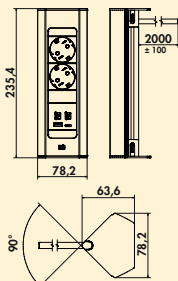

Casia 2K power strip USB A+C

1. Corner socket element, aluminium. 2-fold. Suitable for vertical and horizontal mounting.
2. 240 V/16 A
   - 1 x USB charger type A, 5 VDC, IA/I out: 1100 mA
   - 1 x USB charger type C, 5 VDC, IA/I out: 1100 mA
   - 235 x 78 x 64 mm (H x W x D)
   - 2000 mm mains connection line, earthing contact plug enclosed loosely
   - cable outlet back

7053247	stainless steel coloured	€ 251.02
7053248	black matt	€ 251.02