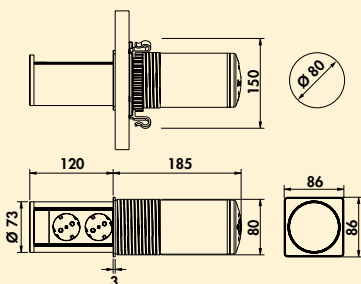

VersaLift USB A/C QI

Socket element. Retractable. With 2 sockets and USB A/C charger and Qi charging function for wall cabinets or worktops.

- 3400 watt/16 A, 220–250 VAC, IP54
- double USB charger type A+C, 5 V, 3,0 A
- Qi inductive charging station in the cover (wireless charger). Wireless charging of mobile phones using the Qi standard.
- material plastic, black
- 2000 mm mains connection line, earthing contact plug enclosed loose
- drill Ø ca. 80 mm
- for panel thickness from 16 mm to 60 mm, attachment by screw ring
- cable outlet below
- black acrylic glass version with nubs on the surface

7053269	acrylic glass, black	€ 304.50