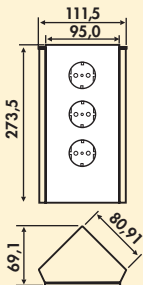

Mira corner glass

Corner socket element, 3-fold. Front in printed and scratch-resistant glass, for 90° corner.

- stainless steel housing
- 230 V/16 A
- 273.5 x 80.91 x 80.91 mm (H x W x D)
- 2000 mm mains connection line, earthing contact plug enclosed loosely
- cable outlet back

7053057 stainless steel/glass white € 136.48

7053128 stainless steel/glass black € 136.48