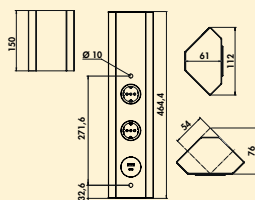

Mira corner USB A/C

Corner power strip. Double outlet. With extension piece with telescopic option (no end caps), for 90° corner.

- stainless steel housing
- 2 x USB chargers (A+C), max. 20 watts
- 465–595 x 81 x 81 mm (H x W x D)
- 2000 mm power cord, Schuko plug included separately
- cable exit at the rear top

7053341 stainless steel col. € 182.95

7053342 black matt € 182.95