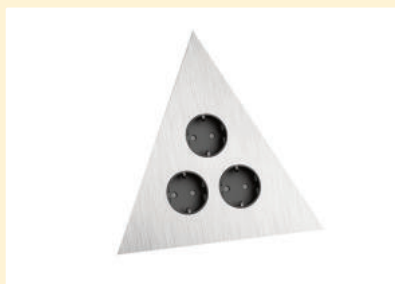

### Mira triangle glass

Corner socket element. With 3 sockets. Front in printed and scratch-resistant glass, for 90° corner.

- aluminium housing
- 240 V/ 16 A
- 181 x 208 x 151 mm (H x W x D)
- 2000 mm mains connection line, earthing contact plug enclosed loose
- cable outlet behind or below