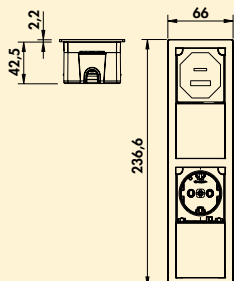

VersaHit Mono Combi USB A/C

Socket element. 1-fold. Built-in socket with sliding cover and USB A/C charger.

- 3400 watt/16 A, 220–250 VAC, IP54
- double USB charger type A+C, 5 V, 2,4 A
- 66 x 237 x 40 mm (W x L x D)
- cut-out dimensions approx. 229 x 58 mm, R 4 mm
- 2000 mm mains connection line, earthing contact plug enclosed loose
- very low installation depth (approx. 40 mm)
- increased touch protection

7053259	brushed stainless steel	€ 208.12
7053260	black matt	€ 208.12
7053261	gunmetal	€ 220.91
7053262	white matt	€ 208.12