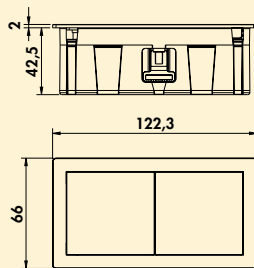

VersaHit Mono

Socket element. 1-fold. Built-in socket with sliding cover.

- 3400 watts/16 A, 220–250 VAC, IP54
- 66 x 123 x 40 mm (W x L x D)
- cut-out dimensions approx. 114 x 58 mm, R 4 mm
- 2000 mm mains connection line, earthing contact plug supplied loosely
- very low installation depth (ca. 40 mm)
- increased contact protection

7053164	brushed stainless steel	€ 155.23
7053165	black matt	€ 155.23
7053257	gunmetal	€ 160.78
7053258	white matt	€ 155.23