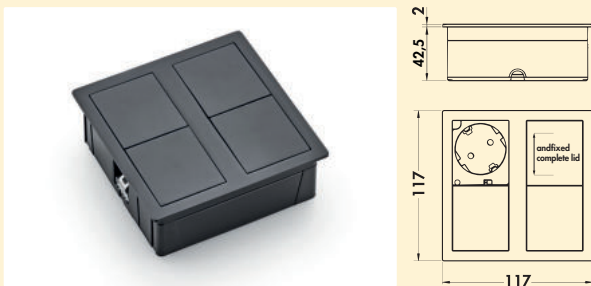

VersaHit Dual USB A/C CE

1. Socket element. 1-fold. With double USB charger (charging station). Built-in socket with double USB charger.
2. 3400 watts/16 A, 220–250 VAC, IP54
   - 117 x 117 x 40/50 mm (W x L x D)
   - cut-out dimensions approx. 108 x 108 mm, R 4 mm
   - 2000 mm mains connection line, earthing contact plug supplied loosely
   - double USB charger type A+C, 5 V, 2,4 A
   - very low installation depth (ca. 40 mm)
   - increased contact protection

7053251	brushed stainless steel	€ 208.12
7053252	black matt	€ 208.12
7053255	gunmetal	€ 220.91
7053256	white matt	€ 208.12

Socket