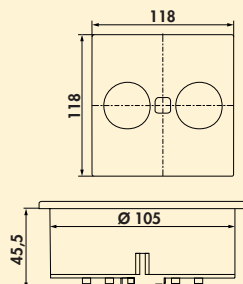

Duplex E double USB A+C

Socket element. Single and double USB A+C charger (charging station).

Electric opening at the push of a button.

- 1 x USB charger type A, 5 VDC, IA/I out: 1 x 2100 mA
- 1 x USB charger type C, 5 VDC, IA/I out: 1 x 3000 mA
- 3680 watt/16 A, 250 VAC, IP20
- H05VV-F 3G 1.5 mm²
- 3-pole with earthing contact
- 2000 mm mains connection line with earthed plug
- drill Ø 105 mm
- installation depth approx. 48 mm
- increased contact protection
- space-saving cable routing (downwards or side cable outlet)
- simple and quick installation
- retrofitting possible
- integrated water drain

7054004 square, with earthed plug socket, stainless steel € 222.93

7054006 square, with earthed plug socket, black matt € 239.60

7054002 round, with earthed plug socket, stainless steel € 222.93

7054007 round, with earthed plug socket, black matt € 239.60