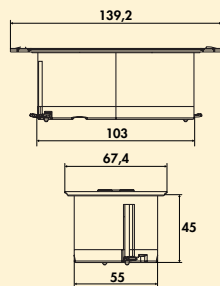

Due double socket

Socket element. 2-fold. With sliding lid. For installation in worktop, front panel or side wall.

- drill Ø 2 x 56 mm
- installation depth ca. 45 mm
- 2000 mm mains connection line, two-pin earthed plug supplied loose
- incl. drilling template
- lids can be opened separately
- cable outlet below centre

7053067	with two-pin earthed plugs, stainless steel coloured	€ 114.10
7053081	with two-pin earthed plugs, black	€ 115.85
7053082	with two-pin earthed plugs, white	€ 115.85