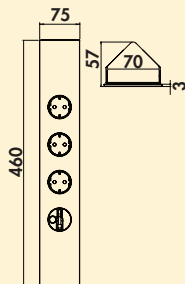

Mira corner glass USB C Snap

1. Corner socket element. 3-way and extendable USB C charging cable. Practical snap-in and snap-out function of the USB-C plug cable in the housing. Front in printed and scratch-resistant glass, for 90° corner.
2. aluminium housing, black
   - 230 V/16 A
   - 1 x USB charger type C, 5 VDC, IA I out: 2050 mA
   - 500 mm extendable cable length USB C cable
   - 460 x 75 x 57 mm (H x W x D)
   - 2000 mm mains connection line, earthing contact plug enclosed loose
   - cable outlet behind or below
   - suitable for vertical and horizontal mounting

7053203	aluminium black/glass black	€ 222.62
7053204	aluminium black/glass white	€ 222.62
7053205	aluminium black/stainless steel col.	€ 222.62