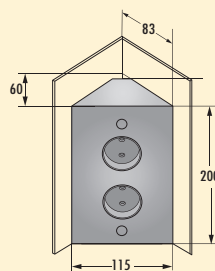

Mira ES2

Corner socket element. 2-fold.

- 240 V/16 A
- 200 x 83 x 83 mm (H x W x D)
- 2000 mm mains connection line, earthing contact plug enclosed loosely
- cable outlet back below

7053040 stainless steel

€ 112.34

7053140 black matt

€ 114.10