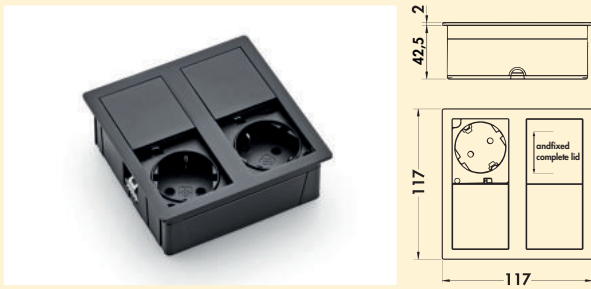

VersaHit Dual CE

1. Socket element. 2-fach. Built-in socket with double sliding cover.
2. 3400 watts/16 A, 220–250 VAC, IP54
   - 117 x 117 x 40 mm (W x L x D)
   - cut-out dimensions approx. 108 x 108 mm, R 4 mm
   - 2000 mm mains connection line, earthing contact plug supplied loosely
   - very low installation depth (ca. 40 mm)
   - increased contact protection

7053160	brushed stainless steel	€ 180.82
7053161	black matt	€ 180.82
7053254	white matt	€ 180.82
7053253	gunmetal	€ 192.77