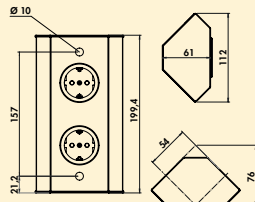

Mira corner K

Corner power strip. Double outlet.

- 230 V/16 A
- 200 x 81 x 81 mm (H x W x D)
- 2000 mm power cord, Schuko plug included separately
- cable exit at the rear

7053343 stainless steel € 103.49

7053344 black matt € 103.49