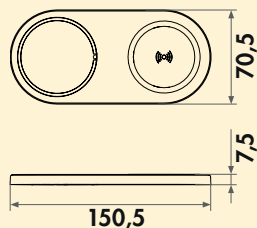

Evoline® One DisQ USB A+C Qi

Charger (base station). With USB A and C charging sockets. When closed, the element is almost flush with the worktop. The USB charging sockets are exposed by turning the lid.

- with support surface for Qi inductive charging (wireless charger). Wireless charging of mobile phones using the Qi standard with a maximum of 15 watts and magnetic holding function
- external plug-in power supply for Qi charging function enclosed loose, for which an additional socket is required
- drill Ø 54 mm
- installation depth 50 mm
- rotating lid black
- USB charger type A+C, 5 V, 2.1 A, 18 watts
- 2500 mm mains connection line, two-pin earthed plug enclosed loose
- for worktop thicknesses from 9 mm
- cable outlet rear side