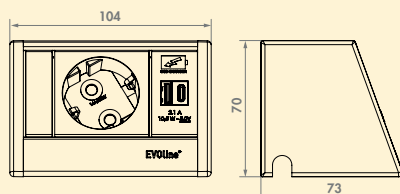

Evoline® Wing 1 USB A+C

Socket element inc. cable routing. 1-fold. With 2-fold USB A + C charger (charging station). Mounting elements for wooden and metal furniture items are included in the scope of delivery.

- silver
- USB charger type A+C, 5 V, 18 watt
- 2500 mm mains connection line, two-pin earthed plug supplied loose
- **Suitable for drawers from 400 mm wide and up to a pull-out length of 590 mm.**

8031192 with earthed plug socket € 254.22

8031229 with Belgian/French socket € 290.44