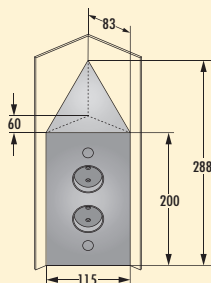

Mira ES3

1. Corner socket element. 2-fold.
2. 240 V/16 A
   - 288 x 83 x 83 mm (H x W x D)
   - 2000 mm mains connection line, earthing contact plug enclosed loosely
   - cable outlet back below

7053041	with earthed plug sockets, stainless steel	€ 114.10
7053141	with earthed plug sockets, black matt	€ 119.36