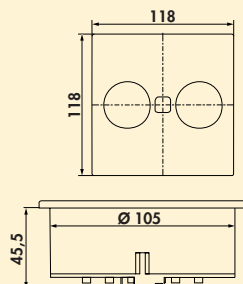

- angular design: 118 x 118 (H x W)
- round design: Ø 118 mm

**Please follow the installation instructions!**