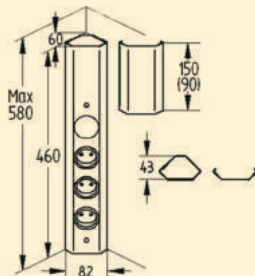

Mira corner small S

1. Socket element. 3-fold and switch for external lighting.
2. housing in a compact design with telescopic intermediate piece
   - 240 V/16 A
   - 460–580 x 59 x 59 mm (H x W x D)
   - 2000 mm mains connection line, earthed plug supplied loose
   - 1800 mm switch cable with Euro coupling
   - cable outlet back

7053095	stainless steel	€ 143.95
7053238	black matt	€ 148.33