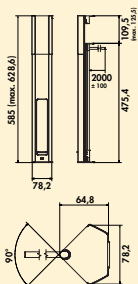

Casia 2L power strip USB A+C

Corner socket element, aluminium. 3-fold. Suitable for vertical and horizontal mounting. With telescopic compensation piece and coverable sockets.

- 240 V/16 A
- 1 x USB charger type A, 5 VDC, IA/I out: 1100 mA
- 1 x USB charger type C, 5 VDC, IA/I out: 1100 mA
- 475 x 78 x 64 mm (H x W x D)
- 2000 mm mains connection line, earthing contact plug enclosed loosely
- cable outlet back

7053249	stainless steel coloured	€ 328.25
7053250	black matt	€ 328.25