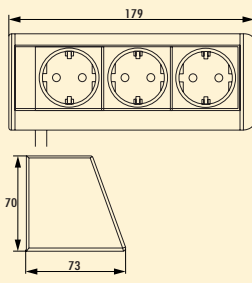

- 2 x fastening elements enclosed loosely
- 74 x 165 x 75 mm (H x W x D)
- 2500 mm mains connection line, earthing contact plug enclosed loosely
- cable outlet back (below/top)

<b>8031133</b> stainless steel coloured	<b>€ 106.02</b>
<b>8031113</b> black matt	<b>€ 94.79</b>