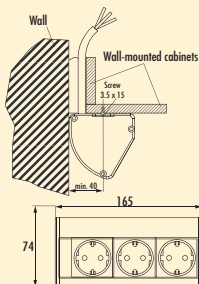

Evoline® Dock

Socket element. 3-fold. Especially suited for installation below wall-mounted cabinets or under shelves.

- 2 x fastening elements enclosed loosely
- 74 x 165 x 75 mm (H x W x D)
- 2500 mm mains connection line, earthing contact plug enclosed loosely
- cable outlet back (below/top)

8031133 stainless steel coloured	€ 106.02
8031113 black matt	€ 94.79