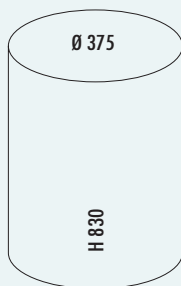

Kickmaster® Maxi

- waste capacity 40 litres
- powder-coated sheet steel body
- stainless-steel flap
- chrome-plated plastic handles
- metal insert
- chrome-plated plastic foot pedal
- plastic base ring

8011557	white	€ 296.65
8011558	red	€ 296.65
8011559	nickel silver	€ 296.65
8011560	graphite	€ 296.65
8011561	almond	€ 296.65
8011562	black	€ 296.65
8011563	black matt	€ 296.65
8011564	white matt	€ 296.65
8011565	graphite matt	€ 296.65
8011566	sand matt	€ 296.65