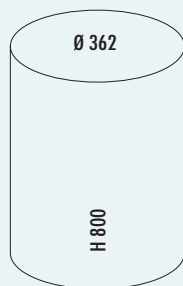

Big Baseboy® 30

- waste capacity 30 litres
- powder-coated sheet steel body and lid
- metal insert
- metal foot pedal with rubber tread surface
- plastic base ring

8011519	white	€ 207.13
8011520	red	€ 207.13
8011521	nickel silver	€ 207.13
8011522	graphite	€ 207.13
8011523	almond	€ 207.13
8011524	black	€ 207.13
8011525	black matt	€ 207.13
8011526	white matt	€ 207.13
8011527	graphite matt	€ 207.13
8011528	sand matt	€ 207.13