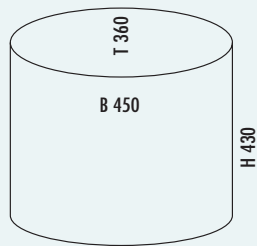

Big Baseboy® 30

- waste capacity 30 litres
- powder-coated sheet steel body and lid
- metal insert
- metal foot pedal with rubber tread surface
- plastic base ring

8011519	white	€ 207.13
8011520	red	€ 207.13
8011521	nickel silver	€ 207.13
8011522	graphite	€ 207.13
8011523	almond	€ 207.13
8011524	black	€ 207.13
8011525	black matt	€ 207.13
8011526	white matt	€ 207.13
8011527	graphite matt	€ 207.13
8011528	sand matt	€ 207.13