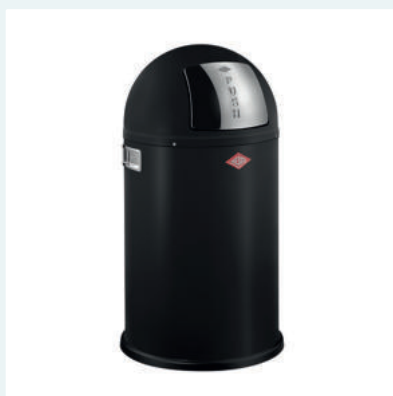

Pushboy® Junior

- waste capacity 22 litres
- powder-coated sheet steel body
- stainless-steel flap
- chrome-plated plastic handles
- metal insert
- plastic base ring

8011536	white	€ 148.33
8011537	red	€ 148.33
8012570	silver	€ 148.33
8011538	graphite	€ 148.33
8012357	lemonyellow	€ 148.33
8012380	limegreen	€ 148.33
8011539	almond	€ 148.33
8012390	pink	€ 148.33
8012396	mint	€ 148.33
8011540	black	€ 148.33
8011541	black matt	€ 148.33
8012571	white matt	€ 148.33
8011542	graphite matt	€ 148.33
8011543	sand matt	€ 148.33