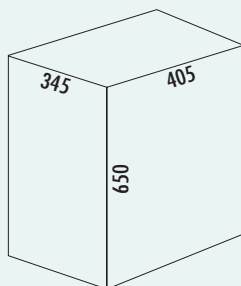

Big Double Boy

- waste capacity 36 (2 x 18) litres
- powder-coated sheet steel body
- stainless-steel lid
- plastic insert
- stainless-steel foot pedal