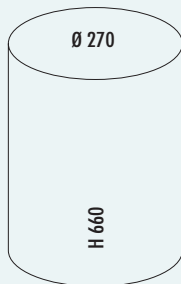

Big Ash®

- waste capacity 120 litres
- powder-coated sheet steel body
- **without insert**
- with sieve and interior fastening for bin liners

8011691	red	€ 346.68
8011692	nickel silver	€ 346.68
8011693	graphite	€ 346.68