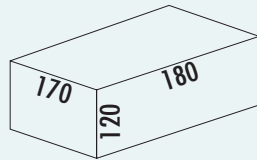

Mini Grandy®

Bread box.
– 120 x 180 x 170 mm (H x W x D)

8012291	white	€ 38.61
8012625	red	€ 38.61
8012626	almond	€ 38.61
8036154	pink	€ 38.61
8036155	mint	€ 38.61
8036156	black	€ 38.61