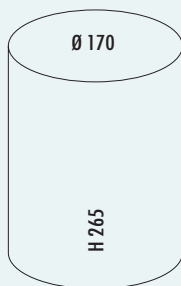

Bathboy 3L

- waste capacity 3 litres
- powder-coated sheet steel body
- plastic insert
- metal/plastic foot pedal
- plastic base ring

8036200	black matt	€ 25.46
8036201	white matt	€ 25.46
8036202	graphite matt	€ 25.46
8036203	sand matt	€ 25.46