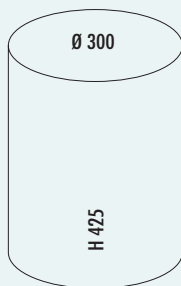

Pedal bin 116

- waste capacity 13 litres
- powder-coated sheet steel body and lid
- plastic insert
- plastic foot pedal
- plastic base ring

8012148	white	€ 79.17
8012165	red	€ 79.17
8012150	nickel silver	€ 79.17
8012151	graphite	€ 79.17
8012152	almond	€ 79.17
8036161	black	€ 79.17
8012166	black matt	€ 79.17
8012167	white matt	€ 79.17
8012168	graphite matt	€ 79.17
8012169	sand matt	€ 79.17