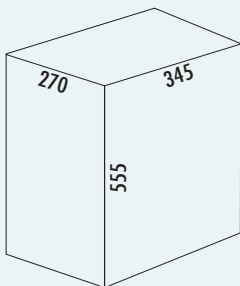

8011801	white matt	€ 306.21
8011802	graphite matt	€ 306.21
8011803	sand matt	€ 306.21