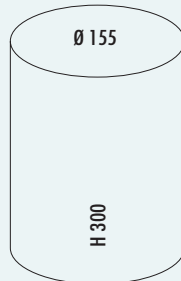

Paper roll holder

- for standard kitchen paper rolls or 2-3 toilet paper rolls
- 140 x 220 x 322 mm (H x W x D)

8036150	white	€ 30.71
8012229	red	€ 30.71
8012230	almond	€ 30.71
8036151	pink	€ 30.71
8012580	cool grey	€ 30.71
8036152	warm grey	€ 30.71
8036153	black	€ 30.71
8012231	black matt	€ 30.71
8012232	white matt	€ 30.71
8012233	graphite matt	€ 30.71
8012234	sand matt	€ 30.71