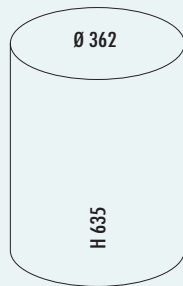

Baseboy® 20

- waste capacity 20 litres
- powder-coated sheet steel body and lid
- metal insert
- metal foot pedal with rubber tread surface
- plastic base ring

8011511	red	€ 186.94
8011680	nickel silver	€ 186.94
8011512	graphite	€ 186.94
8011513	almond	€ 186.94
8011514	black	€ 186.94
8011515	black matt	€ 186.94
8011516	white matt	€ 186.94
8011517	graphite matt	€ 186.94
8011518	sand matt	€ 186.94