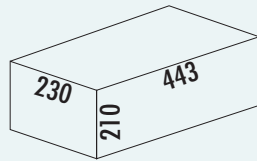

Breadboy®

Bread box. With rattle-free swivelling lid.
– 210 x 443 x 230 mm (H x W x D)

8012295	white	€ 100.93
8012205	red	€ 100.93
8012294	black	€ 100.93
8012206	black matt	€ 100.93
8012207	white matt	€ 100.93
8012208	graphite matt	€ 100.93
8012209	sand matt	€ 100.93