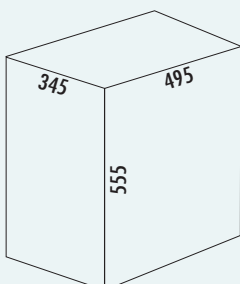

8011804	white matt	€ 379.56
8011805	graphite matt	€ 379.56
8011806	sand matt	€ 379.56