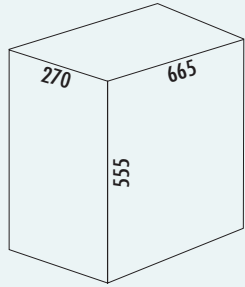

Laundry box Duo 2

- capacity 64 (2 x 32) litres
- powder-coated sheet steel body
- insert white perforated plastic

8011807	white matt	€ 379.56
8011808	graphite matt	€ 379.56
8011809	sand matt	€ 379.56