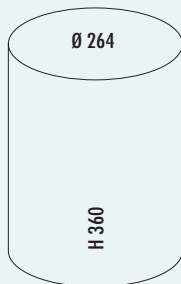

Kickmaster® 6L

- waste capacity 6 litres
- powder-coated sheet steel body
- stainless-steel flap
- plastic insert
- chrome-plated plastic foot pedal
- plastic base ring

8036210	white	€ 100.06
8036211	black	€ 100.06
8036212	black matt	€ 100.06
8036213	white matt	€ 100.06
8036214	graphite matt	€ 100.06
8036215	sand matt	€ 100.06