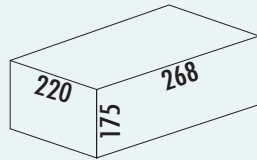

Single Grandy®

Bread box.
– 175 x 268 x 220 mm (H x W x D)

8012211	white	€ 75.49
8012210	red	€ 75.49
8012213	almond	€ 75.49
8036157	pink	€ 75.49
8036158	mint	€ 75.49
8012290	cool grey	€ 75.49
8036159	black	€ 75.49
8012214	black matt	€ 75.49
8012215	white matt	€ 75.49
8012216	graphite matt	€ 75.49
8012217	sand matt	€ 75.49