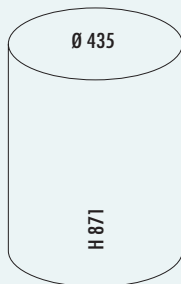

Big Ash®

- waste capacity 120 litres
- powder-coated sheet steel body
- **without insert**
- with sieve and interior fastening for bin liners

8011691	red	€ 346.68
8011692	nickel silver	€ 346.68
8011693	graphite	€ 346.68