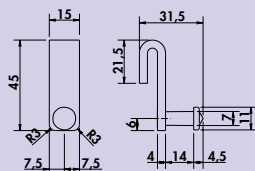

Cast haak

– 1 haak, L 45 mm

8042106	antraciet	6,93	8,39 €