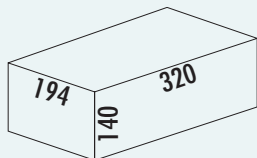

Single Elly®

Broodbox.
– 140 x 320 x 194 mm (H x B x D)