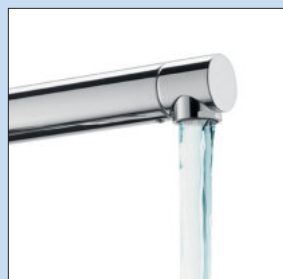

Laminar aerator HD-24 AG

A soft, natural spray pattern, no splashing water and very quiet. As an alternative to replacing the existing aerator with the Arco 1+5, Mio 3 and Fuoco 1+5 fittings. **For high pressure faucets, with external thread M24x1, H 18 mm, incl. rubber gasket.**

5010178	chrome	10.17 €
5010179	stainless steel finish	15.29 €
5010202	black matt	18.91 €