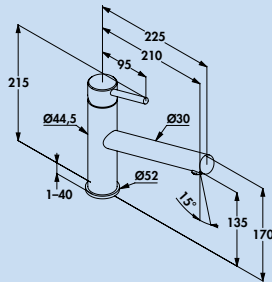

Steel 1

Single lever mixer. With swivelling/pull-out outlet and ceramic cartridge.

- swivel range 360°
- drill Ø 35 mm

5023124 stainless steel, high pressure

326.05 €