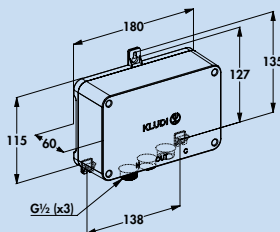

E-GO Voice

Single lever mixer. With **swivelling/pull-out** hose with shower head (can be switched to stream or shower), laminar aerator and electronic cartridge with **hot water limiter** (can be set via app). Incl. voice control and mechanical operation.

- can be operated either by voice control (connected via Wi-Fi to Amazon Alexa/Google Home), S-FLOW APP or manually
- voice control: programmable commands for touch-free operation
- two individually preset water quantities can be selected using the digital lever
- the S-FLOW APP includes a possible child safety lock and also provides information about water and energy consumption
- swivel range 360°
- drill Ø 35 mm
- incl. DO-IT connection hoses
- incl. CLICK-IT hose weight

5023140 chrome, with plug, high pressure	1668.07 €
5023141 black matt, with plug, high pressure	2092.44 €