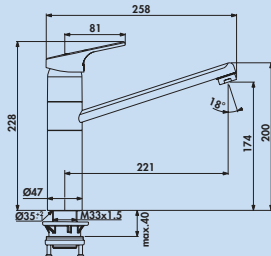

Cerafit 2

Single lever faucet. With swivelling pipe outlet and ceramic cartridge.

- swivel range 360°
- drill Ø 35 mm

5024154 chrome, high pressure **176.47 €**

5024155 chrome, low pressure **195.80 €**