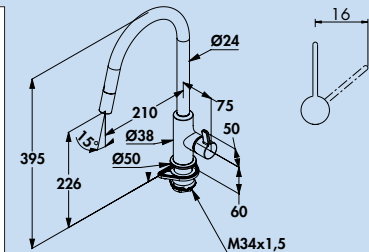

Bingo Star XS 3

Single lever faucet. With **swivelling/pull-out** outlet, side lever and ceramic cartridge.

- swivel range 360°
- drill Ø 35 mm
- including DO-IT connection hoses

5023131 chrome, high pressure **368.07 €**

5023139 black matt, high pressure **448.74 €**