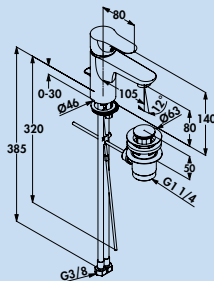

Objekta bathroom

Single lever faucet. With pop-up rod waste fitting 1 1/4" and ceramic cartridge.
— drill Ø 35 mm

5023082 chrome, high pressure

246.22 €