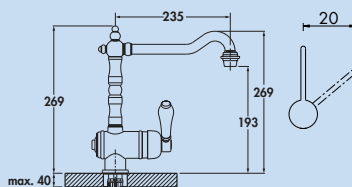

- swivel range 360°
- drill Ø 35 mm

5011232	chrome, high pressure	163.61 €
5011233	antique brass, high pressure	213.19 €
5011234	oxidized silver, high pressure	213.19 €

Passato 2

Single lever faucet. With swivelling outlet, side lever in white and ceramic cartridge.