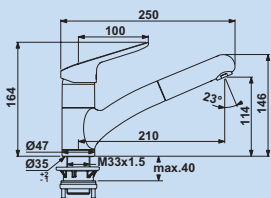

Ceraflex 2

Single lever faucet. With **swivelling/pull-out** outlet and ceramic cartridge.

- swivel range 120°
- drill Ø 35 mm

5024162 chrome, high pressure	216.81 €
5024163 chrome, low pressure	262.18 €