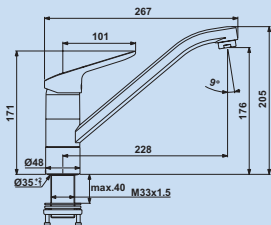

Ceraflex 5 window fitting

Single lever faucet. With swivelling outlet and ceramic cartridge.

- **height when tilted only 25 mm**
- swivel range 360°
- drill Ø 35 mm

5024166 chrome, high pressure	190.76 €