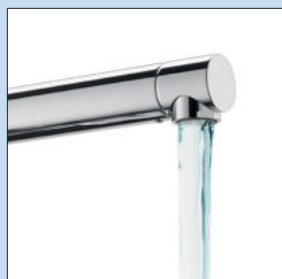

Laminar aerator HD-24 AG

A soft, natural spray pattern, no splashing water and very quiet. As an alternative to replacing the existing aerator with the Arco 1+5, Mio 3 and Fuoco 1+5 fittings. **For high pressure faucets, with external thread M24x1**, H 18 mm, incl. rubber gasket.

5010178	chrome	10.17 €
5010179	stainless steel finish	15.29 €
5010202	black matt	18.91 €