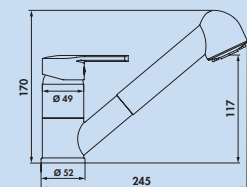

Casa 2

Single lever faucet. With **pull-out hose with shower head** (can be switched to stream or shower) and ceramic cartridge.

- swivel range 90°
- drill Ø 35 mm

5011055 chrome, high pressure 171.43 €