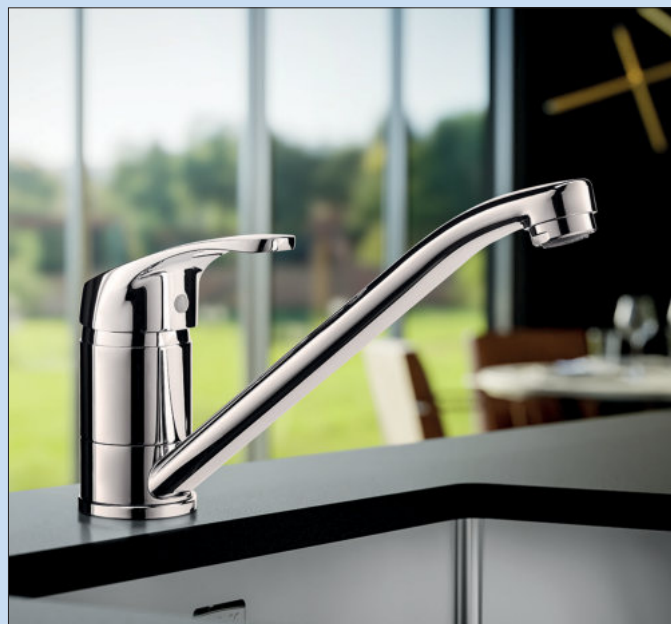

Portare 2

Single lever faucet. With **swivelling/pull-out** outlet, side lever, ceramic cartridge and **scald protection**.

- energy-saving cold start function
- swivel range 360°
- drill Ø 35 mm

5021303	chrome, high pressure	276.47 €
5021304	stainless steel coloured, high pressure	388.24 €
5021305	black matt, high pressure	386.55 €

Portare 3

Single lever faucet. With swivelling outlet, side lever, ceramic cartridge and **scald protection**.

- energy-saving cold start function
- swivel range 360°
- drill Ø 35 mm

5021306	chrome, high pressure	203.36 €
5021307	stainless steel coloured, high pressure	274.79 €
5021308	black matt, high pressure	270.59 €