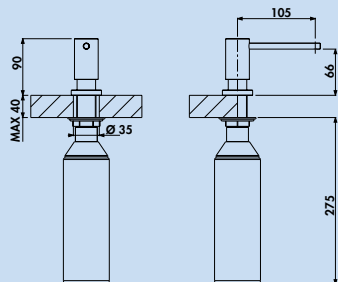

Pulito 1

Detergent dispenser. Content 500 ml. The easy-to-mount dispenser impresses with its corrosion-resistant materials, simple cleaning and easy refilling without removing the dispenser.
— drill Ø 27 mm

5011230	chrome	106.13 €
5011231	stainless steel finish	163.61 €