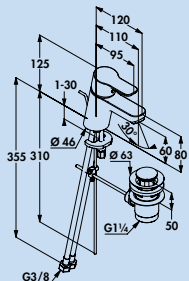

Works customer service

Zenta bathroom

Single lever faucet. With pop-up rod waste fitting 1 1/4", ceramic cartridge and moveable aerator s-pointer.
— drill Ø 33 mm

5023080 chrome, high pressure

257.98 €

Pure & Easy bathroom