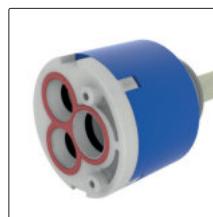

Centrepiece: high performance quality cartridge for particularly smooth and precise mixing of hot and cold water.