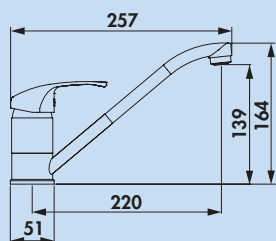

Venere 1

Single lever faucet. With swivelling outlet, ceramic cartridge and **scald protection**.
– swivel range 360°
– drill Ø 35 mm

5021313 chrome, high pressure

120.17 €