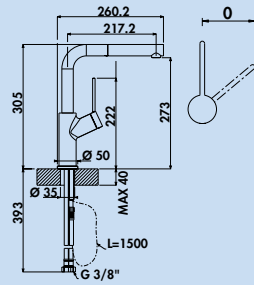

Mio 4

Single lever mixer. With **swivelling/pull-out** outlet, side lever and ceramic cartridge.

- swivel range 360°
- drill Ø 35 mm

5011312	chrome, high-pressure	275.13 €
5011313	chrome, low pressure	321.01 €
5011314	black matt, high pressure	344.29 €
5011315	stainless steel finish, high pressure	374.12 €