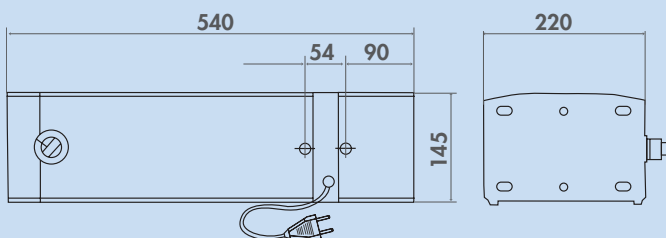

Q5 5 litre storage water heater

The Q5 5 litre storage water heater is an innovation in the area of small under-sink storage water heaters. This storage water heater makes it possible to use any high-pressure faucet, even if only a cold water connection is available in the kitchen. Restrictions in the choice of faucet are a thing of the past. The new type of insulation of the appliance reduces the supply costs of the hot water compared to a 5-litre small under-sink storage heater. The Q5 storage water heater guarantees uniform water pressure for hot, cold and mixed water.

At a water pressure of more than 4 bar, a pressure reducer has to be installed on site in front of the safety group.

Maximum water pressure 5 bar.

Q5 5 liters storage water heater

Storage water heater. The small Q5 5 litre storage heater immediately draws attention with its compact design. Its height is only 145 mm. The special thing about the Q5 is that it can be installed **in or under** practically all kitchen cabinets in a variety of ways. The unit can be mounted horizontally or vertically. Your fitter installs the water heater invisibly behind the skirting board and positions it horizontally or vertically on the side or rear wall.

Advantages of the Q5 5-litre storage water heater over connection to a central hot-water supply system:

- no waiting time
- saves water
- saves energy
- saves money
- no low-pressure faucet necessary

The Q5 also has other advantages over a conventional small under-sink storage water heater: