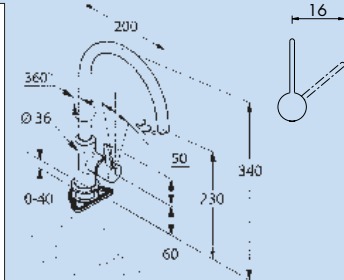

Works customer service

Bingo Star XS 1

Single lever faucet. With swivelling outlet, side lever, ceramic cartridge and laminar aerator.

- swivel range 360°
- drill Ø 35 mm
- including DO-IT connection hoses