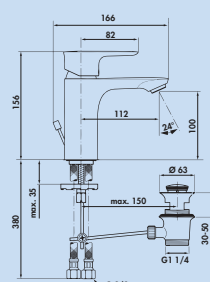

Connect Air bathroom

Single lever faucet. With pop-up rod waste fitting 1 1/4", ceramic cartridge and ECO function (with CLICK cartridge, temperature control and 5 l aerator).

- drill Ø 35 mm
- EASY-FIX mounting system

5024029 chrome, high pressure

289.92 €