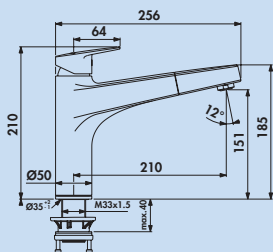

Ceraplan Neo 3

Single lever faucet. With **swivelling/pull-out** outlet end ceramic cartridge.
– swivel range 120°
– drill Ø 35 mm

5024127 chrome, high pressure	386.55 €
5024128 chrome, low pressure	498.32 €