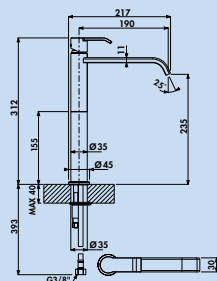

Stile 1 bathroom

Single lever faucet. With ceramic cartridge. With drain fitting Klick-Komfort (without spill-over).
— drill Ø 35 mm

5011289 chrome, high pressure	229.24 €
5011290 black matt, high pressure	311.18 €