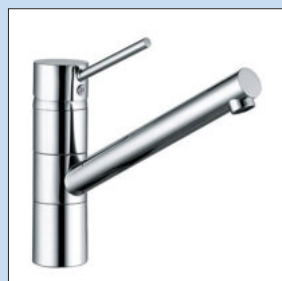

5023131 chrome, high pressure **368.07 €**

5023139 black matt, high pressure **448.74 €**

Scope

The new little one in the KLUDI range. With its minimalistic lever and dynamic outlet design, Scope is tailor made for the modern kitchens of today. Self-confident in design and attractive in price, the Scope range offers a high and low-pressure version and a version with a pull-out outlet. The high-pressure version is available as a further XL model version with a raised base. The models with a fixed outlet have a convenient swivel range of 360° for maximum freedom of movement. The amazing below-window solution: Simply lift at the outlet, pull up and lay aside. In a matter of seconds. Just like the attachment: Place the fitting on the base and turn briefly to the left. Immediately ready to operate due to automatic locking! Scope – everything just fits!

5 years manufacturer's warranty (except on wearing parts)
Works customer service

Scope 5 window fitting

Scope 1

Single lever faucet. With swivelling outlet and ceramic cartridge.
– swivel range 360°
– drill Ø 32 mm

5023084	chrome, high pressure	212.61 €
5023085	chrome, low pressure	260.50 €

Scope 2 XL

Single lever faucet. With raised base, swivelling outlet and ceramic cartridge.
– swivel range 360°
– drill Ø 32 mm

5023086	chrome, high pressure	258.82 €
---------	-----------------------	----------

Scope 4

Single lever faucet. With **swivelling/pull-out** outlet and ceramic cartridge.
– swivel range 110°
– drill Ø 35 mm