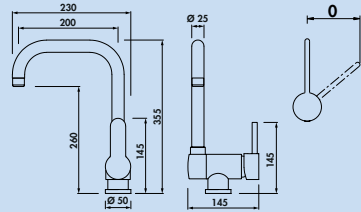

Drizza window fitting

Single lever faucet. With swivelling outlet and ceramic cartridge.

- height when tilted only 77 mm
- swivel range 360°
- drill Ø 35 mm

5011076 chrome, high pressure

178.99 €