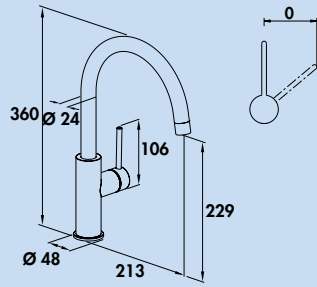

- swivel range 120°
- drill Ø 35 mm
- shower hose: simple click fastening

5025007 stainless steel, high pressure **344.54 €**

5025008 black matt, high pressure **396.64 €**

Namor 5

Single lever mixer. With swivelling outlet, side lever, laminar aerator and ceramic cartridge.