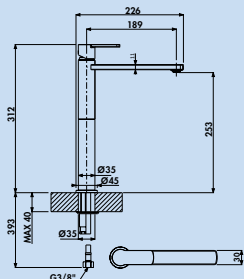

Glam 2 bathroom

Single lever faucet. With ceramic cartridge. Particularly suitable for use with top-mounted washbasins.
— without drain fitting
— drill Ø 35 mm

5011287 chrome, high pressure	286.05 €
5011288 black matt, high pressure	364.12 €