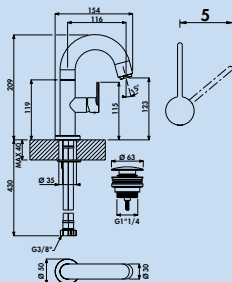

Sottile 1 bathroom

Single lever faucet. With ceramic cartridge. With drain fitting Klick-Komfort.
– swivel range 360°
– drill Ø 35 mm

5011293 chrome, high pressure	268.74 €
5011294 black matt, high pressure	357.90 €