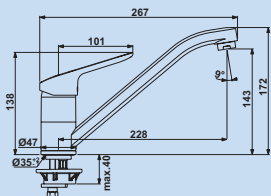

Ceraflex 1

Single lever faucet. With swivelling outlet and ceramic cartridge.

- swivel range 360°
- drill Ø 35 mm

5024160 chrome, high pressure	152.94 €
5024161 chrome, low pressure	172.27 €