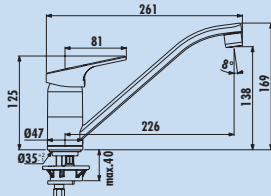

Cerafit 1

Single lever faucet. With swivelling outlet and ceramic cartridge.

- swivel range 360°
- drill Ø 35 mm

5024150 chrome, high pressure **117.65 €**

5024151 chrome, low pressure **145.38 €**