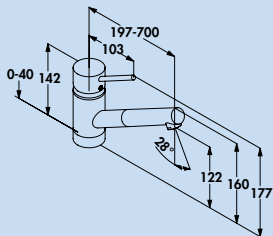

Scope 4

Single lever faucet. With **swivelling/pull-out** outlet and ceramic cartridge.
– swivel range 110°
– drill Ø 35 mm

5023088	chrome, high pressure	359.66 €
5023079	chrome, low pressure	448.74 €