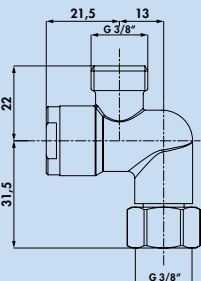

Dirt filter Ecco 1

For corner valves DN 10. With filter insert and removable screw. Protects the cartridge against ingress of dirt. For high-pressure faucets two filters are required, for low-pressure faucets, only one filter.

5031005 3/8", chrome 28.99 €