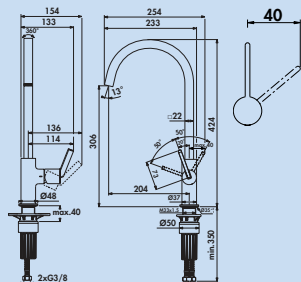

Gusto E1

Single lever faucet. With swivelling outlet, side lever and ceramic cartridge.

- swivel range 360°
- drill Ø 35 mm

5024175	chrome, high pressure	319.33 €
5024176	brushed gold, high pressure	499.16 €
5024177	magnetic grey, high pressure	499.16 €
5024178	stainless steel finish, high pressure	499.16 €
5024179	sun rose, high pressure	499.16 €

5024192	chrome, low pressure	369.75 €