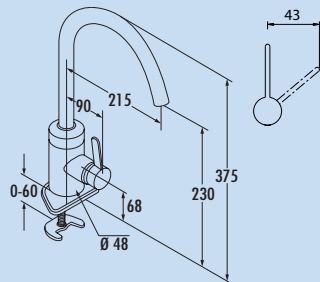

Bingo Star 1

Single lever faucet. With swivelling outlet, side lever and ceramic cartridge. High pressure faucet with laminar aerator.

- swivel range 360°
- drill Ø 35 mm

5023007	chrome, high pressure	344.54 €
5023008	chrome, low pressure ⁴	415.97 €
5023034	stainless steel finish, high pressure	540.34 €
5023012	stainless steel finish, low pressure ⁴	623.53 €