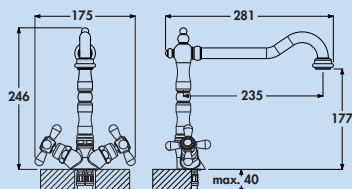

Passato 1

Dual-handle faucet. With swivelling outlet.

- swivel range 360°
- drill Ø 35 mm

5011232	chrome, high pressure	163.61 €
5011233	antique brass, high pressure	213.19 €
5011234	oxidized silver, high pressure	213.19 €