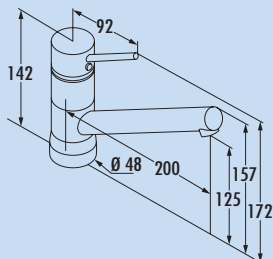

Scope 5 window fitting

Single lever faucet. With swivelling outlet and ceramic cartridge. Impresses with its easy handling.
– **height when tilted only 25 mm**
– swivel range 360°
– drill Ø 35 mm
– including DO-IT connection hoses

5023087	chrome, high pressure	352.94 €