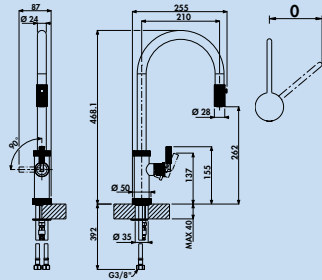

Urban

Single lever faucet. With **swivelling/pull-out** hose with shower head made of metal (can be switched to stream or shower), side lever and ceramic cartridge.

Natural brass: colour deviations between the individual components possible. May darken over time due to the material.

- swivel range 360°
- drill Ø 35 mm

5011279 stainless steel finish, high pressure	437.06 €
5011280 matt black, high pressure	386.64 €
5011281 natural brass, high pressure	319.16 €