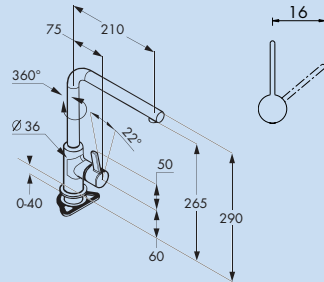

5 years manufacturer's warranty (except on wearing parts)

Works customer service

L-INE XS 1

Single lever faucet. With swivelling outlet, side short lever, ceramic cartridge and laminar aerator.

- swivel range 360°
- drill Ø 35 mm
- including DO-IT connection hoses