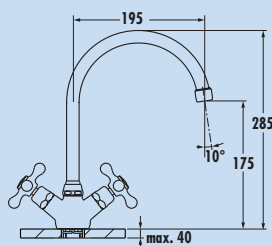

Passato 3

Dual-handle faucet. With swivelling outlet.

- swivel range 360°
- drill Ø 35 mm

5011238	chrome, high pressure	158.24 €