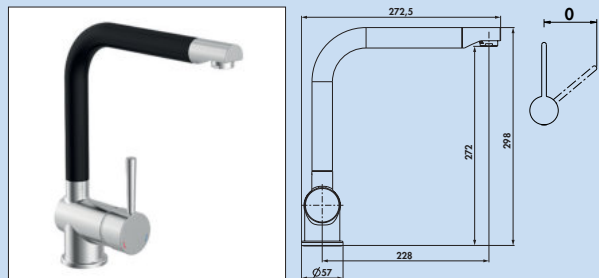

Drive 1S

Single lever faucet. With **swivelling outlet, black**, side lever and ceramic cartridge.

- **scald protection** (maximum temperature to be set at the cartridge)
- swivel range 360°
- drill Ø 35 mm

5011089 stainless steel coloured/black, high pressure **190.76 €**