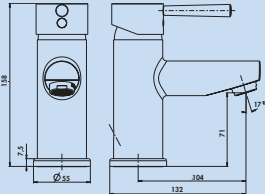

Kardon 1 bathroom

Single lever faucet. With pop-up rod waste fitting 1 ¼", ceramic cartridge, **ECO function** (CLICK cartridge) and **scald protection**.
— drill Ø 35 mm

5011084 chrome, high pressure

136.13 €