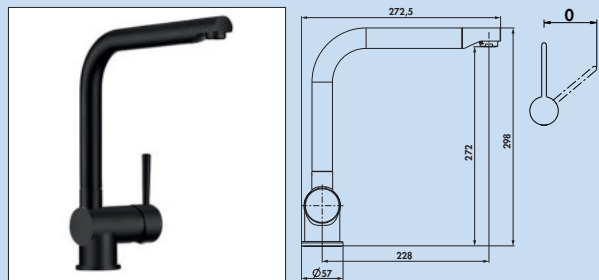

Drive 1

Single lever faucet. With swivelling outlet, side lever and ceramic cartridge.

- swivel range 360°
- drill Ø 35 mm

5011060 chrome, high pressure **141.18 €**

5011062 chrome, low pressure **164.71 €**

5011061 stainless steel coloured, high pressure **163.87 €**

5011063 stainless steel coloured, low pressure **183.19 €**

5011059 black matt, high pressure **166.39 €**

5011058 black matt, low pressure **189.08 €**