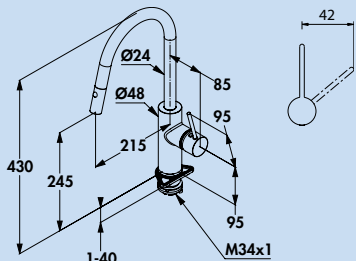

E-GO Voice

Single lever mixer. With **swivelling/pull-out** hose with shower head (can be switched to stream or shower), laminar aerator and electronic cartridge with **hot water limiter** (can be set via app). Incl. voice control and mechanical operation.

- can be operated either by voice control (connected via Wi-Fi to Amazon Alexa/Google Home), S-FLOW APP or manually
- voice control: programmable commands for touch-free operation
- two individually preset water quantities can be selected using the digital lever
- the S-FLOW APP includes a possible child safety lock and also provides information about water and energy consumption
- swivel range 360°
- drill Ø 35 mm
- incl. DO-IT connection hoses
- incl. CLICK-IT hose weight

5023140 chrome, with plug, high pressure	1668.07 €
5023141 black matt, with plug, high pressure	2092.44 €