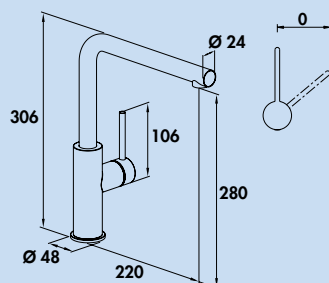

Namor 3

Single lever faucet. With swivelling outlet, side lever, laminar aerator and ceramic cartridge.

- swivel range 120°
- drill Ø 35 mm

5025005 stainless steel, high pressure **259.66 €**

5025006 black matt, high pressure **298.32 €**