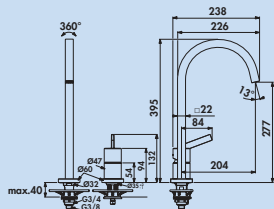

Gusto E2

Two-hole single lever mixer. With swivelling outlet, separately positionable lever and ceramic cartridge.

- swivel range 360°
- drill Ø 35 mm

5024185	chrome, high pressure	549.58 €
5024186	brushed gold, high pressure	964.71 €
5024187	magnetic grey, high pressure	964.71 €
5024188	stainless steel finish, high pressure	964.71 €
5024189	sun rose, high pressure	964.71 €