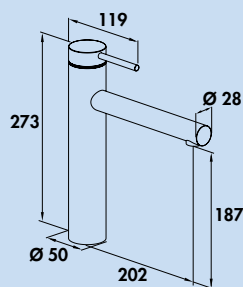

Namor 1

Single lever faucet. With swivelling outlet, laminar aerator and ceramic cartridge.
– swivel range 120°
– drill Ø 35 mm

5025001 stainless steel, high pressure **284.87 €**

5025002 black matt, high pressure **327.73 €**