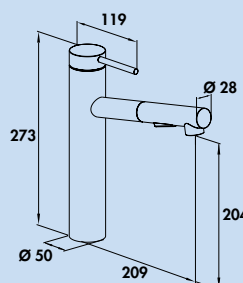

Namor 1

Single lever faucet. With swivelling outlet, laminar aerator and ceramic cartridge.
– swivel range 120°
– drill Ø 35 mm

5025001 stainless steel, high pressure **284.87 €**

5025002 black matt, high pressure **327.73 €**