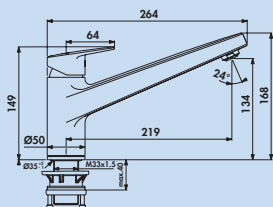

5 years manufacturer's warranty

Works customer service

Ceraplan Neo 1

Single lever faucet. With swivelling moulded outlet and ceramic cartridge.
 – swivel range 360°
 – drill Ø 35 mm

5024123 chrome, high pressure	268.91 €
5024124 chrome, low pressure	335.29 €