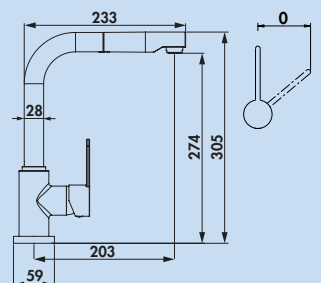

Portare 2

Single lever faucet. With **swivelling/pull-out** outlet, side lever, ceramic cartridge and **scald protection**.

- energy-saving cold start function
- swivel range 360°
- drill Ø 35 mm

5021303	chrome, high pressure	276.47 €
5021304	stainless steel coloured, high pressure	388.24 €
5021305	black matt, high pressure	386.55 €