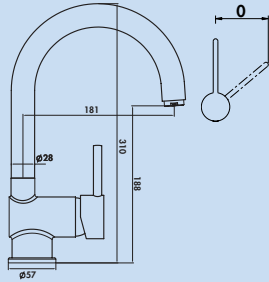

Dargo

Single lever faucet. With swivelling outlet, side lever, ceramic cartridge and **scald protection**.

- swivel range 360°
- drill Ø 35 mm

5011079 chrome, high pressure 134.45 €