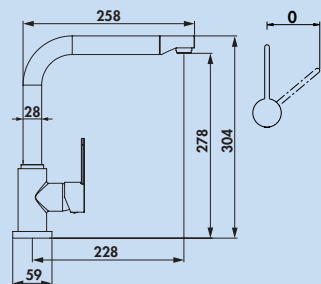

Portare 1

Single lever faucet. With swivelling outlet, side lever, ceramic cartridge and **scald protection**.

- energy-saving cold start function
- swivel range 360°
- drill Ø 35 mm

5021300	chrome, high pressure	203.36 €
5021301	stainless steel coloured, high pressure	290.76 €
5021302	black matt, high pressure	283.19 €