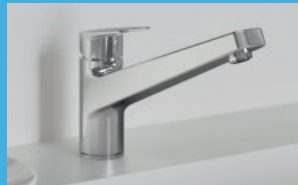

■ ARMATE® SERVIZIO
Premium high-class faucets Page 67–74

■ ARMATE® LINEA
Perfect in design
and functionality Page 75–92

■ ARMATE® Ideal Standard
Competence and consistency
for the kitchen Page 93–100

■ ARMATE® KLUDI
Open to all wishes Page 101–112

■ ARMATE® Basin faucets
Advanced technology
for pure relaxation Page 113–120

■ ARMATE® Storage water heater
Hot water – immediately! Page 121–126