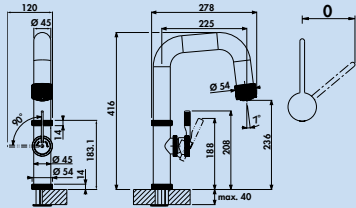

Raw

Single lever faucet. With metallic **swivelling/pull-out** hose with shower head (can be switched to stream or shower), side lever and ceramic cartridge.

- swivel range 360°
- drill Ø 35 mm

5011275	graphite, high pressure	651.09 €
5011276	black matt, high pressure	581.85 €