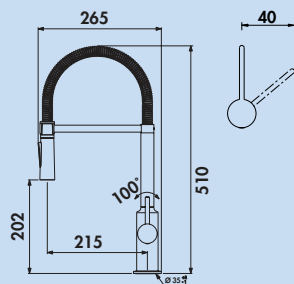

Ceralook 4

Single lever mixer. With side lever made of metal, 2-jet hand shower, spiral spring and ceramic cartridge.

- swivel range 360°
- drill Ø 35 mm

5024122 chrome, high pressure **468.07 €**