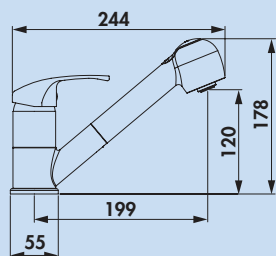

5021313 chrome, high pressure

120.17 €

Venere 2

Single lever faucet. With **swivelling/pull-out** hose with shower head (can be switched to stream or shower), ceramic cartridge and **scald protection**.
 – swivel range 90°
 – drill Ø 35 mm