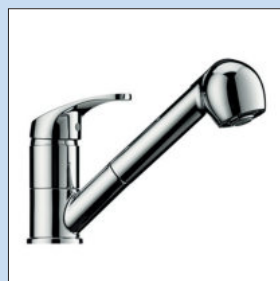

Venere

Unmistakable faucet due to the smooth interplay of unconventional shapes. Curves and straight lines flow into one another, the spherical outlet automatically attracts attention.

The result is enticing to the touch and, at the same time, captivates with the impression of pleasant precision. The sophisticated technical attributes of the **Venere faucets** include the anti-limescale aerator. The swivelling outlet of the **Venere 1** moves through a wide 360° radius, and that of the **Venere 2** up to 150°. **Venere 2** also has a 150 cm long indestructible textile hose for the pull-out rinsing head, which has two spray types. The spray jet provides for effective rinsing of vegetables, salad and fruit or pre-cleaning of dishes. The rinsing jet easily reaches every corner of the sink.

10 years manufacturer's warranty (except on wearing parts)

Factory customer service in Germany and Austria

Venere 1

Single lever faucet. With swivelling outlet, ceramic cartridge and **scald protection**.
 – swivel range 360°
 – drill Ø 35 mm

5021313 chrome, high pressure

120.17 €

Venere 2

Single lever faucet. With **swivelling/pull-out** hose with shower head (can be switched to stream or shower), ceramic cartridge and **scald protection**.
 – swivel range 90°
 – drill Ø 35 mm