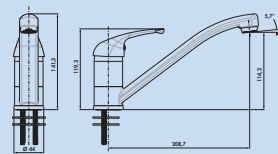

- height when tilted only 77 mm
- swivel range 360°
- drill Ø 35 mm

5011076 chrome, high pressure

178.99 €

Venus 1

Single lever faucet. With swivelling outlet and ceramic cartridge.

- swivel range 360°
- drill Ø 32 mm