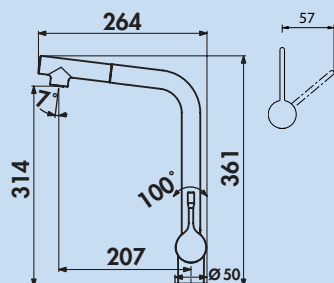

- swivel range 360°
- drill Ø 35 mm

5024116 chrome, high pressure **245.38 €**

5024119 chrome, low pressure **293.28 €**

5024118 black matt, high pressure **378.15 €**

Ceralook 2

Single lever faucet. With **swivelling/pull-out** outlet, side lever and ceramic cartridge.