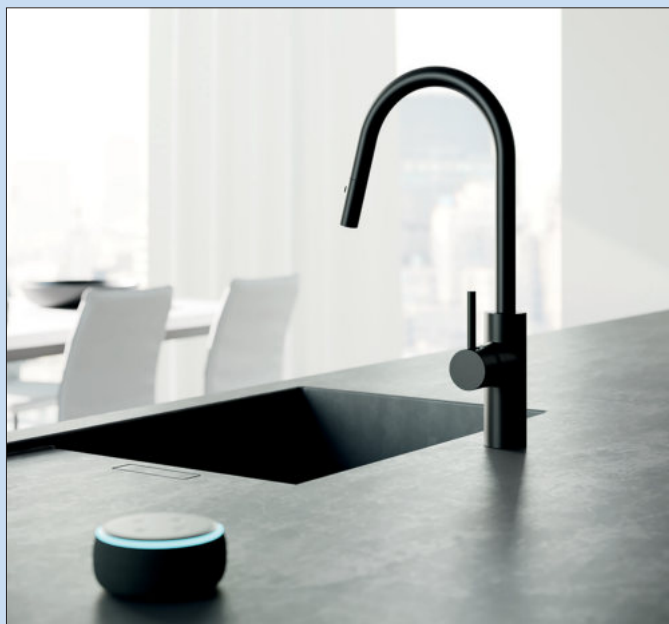

5023128 chrome, with plug, high pressure	890.76 €
5023129 black matt, with plug, high pressure	972.27 €

E-GO Voice

Smart functions at the sink for extra hygiene: besides mechanical and digital operation, E-GO Voice also offers touch-free voice control. For this user convenience, the elegant kitchen faucet has to be connected to the household Wi-Fi network. The programmable voice commands are stored as routines in Google Home or Amazon Alexa. Using the intuitive S-FLOW app, you can select rinse programmes, set the flow rate per minute or set up a child lock. The pull-out dish shower with two spray types provides freedom of movement at the sink. Including water-saving function. Available in chrome or matt black.