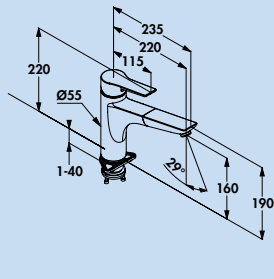

Mix 2

Single lever faucet. With **swivelling/pull-out outlet**, closed lever and ceramic cartridge with **hot-water limiter**.

- swivel range 110°
- drill Ø 35 mm
- including DO-IT connection hoses
- including CLIP-IT quick coupling
- including KLICK-IT hose weight

5023136 chrome, high pressure **451.26 €**

5023137 black matt, high pressure **517.65 €**