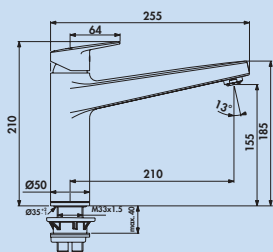

5 years manufacturer's warranty

Works customer service

Ceraplan Neo 1

Single lever faucet. With swivelling moulded outlet and ceramic cartridge.
 – swivel range 360°
 – drill Ø 35 mm

5024123 chrome, high pressure	268.91 €
5024124 chrome, low pressure	335.29 €