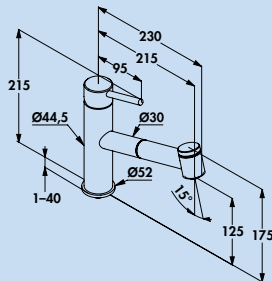

Steel 2

Single lever faucet. With **swivel/pull-out** hose with shower head made of Messio stainless steel (can be switched to stream or shower) and ceramic cartridge.

- swivel range 110°
- drill Ø 35 mm

5023125 stainless steel, high pressure

473.11 €