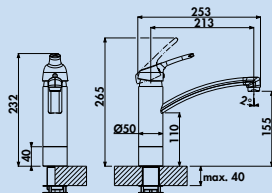

Single lever mixer. With swivelling outlet and ceramic cartridge.

- swivel range 360°
- drill Ø 35 mm

5011320	chrome, high pressure	204.03 €
5011321	chrome, low pressure ^h	258.07 €
5011322	stainless steel finish, high pressure	272.35 €
5011323	stainless steel finish, low pressure ^h	338.15 €
5011326	black matt, high pressure	262.69 €
5011327	black matt, low pressure ^h	311.18 €