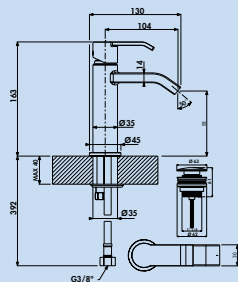

Stile 1 bathroom

Single lever faucet. With ceramic cartridge. With drain fitting Klick-Komfort (without spill-over).
— drill Ø 35 mm

5011289 chrome, high pressure	229.24 €
5011290 black matt, high pressure	311.18 €