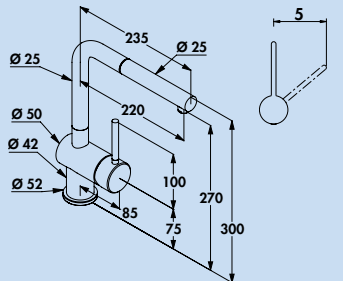

Steel L2

Single lever faucet. With **swivelling/pull-out** outlet, side lever and ceramic cartridge.

- swivel range 180°
- drill Ø 35 mm
- including DO-IT connection hoses

5023127 stainless steel, high pressure

519.33 €