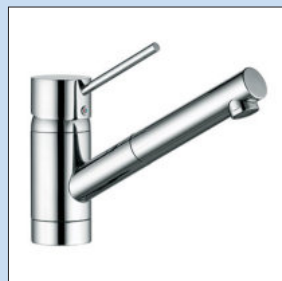

5 years manufacturer's warranty (except on wearing parts)
Works customer service

Scope 5 window fitting

Scope 1

Single lever faucet. With swivelling outlet and ceramic cartridge.
– swivel range 360°
– drill Ø 32 mm

5023084	chrome, high pressure	212.61 €
5023085	chrome, low pressure	260.50 €

Scope 2 XL

Single lever faucet. With raised base, swivelling outlet and ceramic cartridge.
– swivel range 360°
– drill Ø 32 mm

5023086	chrome, high pressure	258.82 €
---------	-----------------------	----------

Scope 4

Single lever faucet. With **swivelling/pull-out** outlet and ceramic cartridge.
– swivel range 110°
– drill Ø 35 mm

5023088	chrome, high pressure	359.66 €
5023079	chrome, low pressure	448.74 €

Scope 5 window fitting

Single lever faucet. With swivelling outlet and ceramic cartridge. Impresses with its easy handling.
– **height when tilted only 25 mm**
– swivel range 360°
– drill Ø 35 mm
– including DO-IT connection hoses