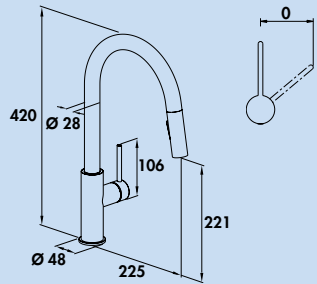

- swivel range 120°
- drill Ø 35 mm
- shower hose: simple click fastening

5025007 stainless steel, high pressure **344.54 €**

5025008 black matt, high pressure **396.64 €**

Namor 5

Single lever mixer. With swivelling outlet, side lever, laminar aerator and ceramic cartridge.

- swivel range 120°
- drill Ø 35 mm

5025009 stainless steel, high pressure **259.66 €**

5025010 black matt, high pressure **298.32 €**

Namor 6

Single lever mixer. With **swivelling/pull-out** hose with shower head (can be switched to stream or shower), side lever, laminar aerator and ceramic cartridge.