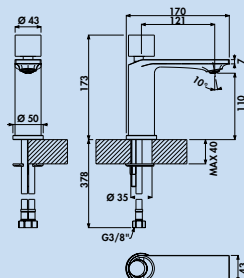

Glam Leva bathroom

Single lever faucet. With ceramic cartridge. With drain fitting Klick-Komfort (without spill-over).
— drill Ø 35 mm

5011297 chrome, high pressure	302.69 €
5011298 black matt, high pressure	406.97 €