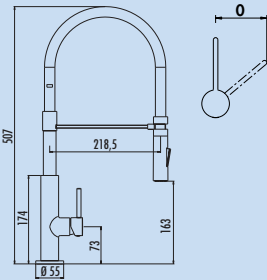

Drive 4

Single lever faucet. With side lever, with 2-stream hand shower and ceramic cartridge. Arched outlet in black, premounted. Arched outlets in red and grey also included as alternatives.

- swivel range 360°
- drill Ø 35 mm

5011090 stainless steel coloured, high pressure 289.92 €