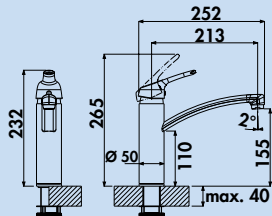

Fuoco 1

Single lever mixer. With swivelling outlet and ceramic cartridge.

- swivel range 360°
- drill Ø 35 mm

5011320	chrome, high pressure	204.03 €
5011321	chrome, low pressure ^h	258.07 €
5011322	stainless steel finish, high pressure	272.35 €
5011323	stainless steel finish, low pressure ^h	338.15 €
5011326	black matt, high pressure	262.69 €
5011327	black matt, low pressure ^h	311.18 €