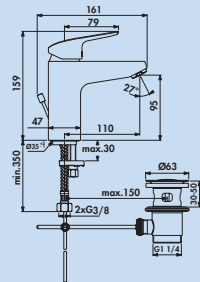

Works customer service

Ceraflex bathroom

Single lever faucet. With pop-up rod waste fitting 1 1/4", ceramic cartridge and ECO function (with temperature control and 5 l aerator).

- drill Ø 35 mm
- EASY-FIX mounting system