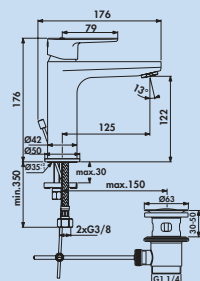

Cerafine O bathroom

Single lever faucet. With pop-up rod waste fitting 1 1/4", ceramic cartridge and ECO function (with temperature control and 5 l aerator).

- drill Ø 35 mm
- EASY-FIX mounting system

5024079 chrome, high pressure

215.97 €

5024071 black matt, high pressure

288.24 €