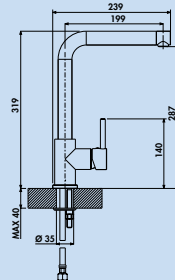

Arco

The Arco faucet series convinces through harmony, elegance and functionality. Its slim and elegant style makes it seem filigree and not too dominant. Which makes the series ideal for kitchen sinks.

5 years manufacturer's warranty (except on wearing parts)

Your entitlement to customer service within the warranty period is arranged individually in consultation with us.

Arco 1

Single lever faucet. With swivelling outlet, side lever and ceramic cartridge.

- swivel range 360°
- drill Ø 35 mm

5011250 chrome, high pressure 174.71 €

5011257 chrome, low pressure 205.71 €

5011251 stainless steel finish, high pressure 251.85 €

5011258 stainless steel finish, low pressure 286.39 €

5011254 black matt, high pressure 242.86 €

5011259 black matt, low pressure 278.49 €

5011255 graphite, high pressure 251.85 €

5011260 graphite, low pressure 286.39 €

5011270 copper coloured, high pressure 389.16 €

Laminar aerator HD-24 AG

A soft, natural spray pattern, no splashing water and very quiet. As an alternative to replacing the existing aerator with the Arco 1+5, Mio 3 and Fuoco 1+5 fittings. **For high pressure faucets, with external thread M24x1, H 18 mm, incl. rubber gasket.**

5010178 chrome 10.17 €

5010179 stainless steel finish 15.29 €

5010180 graphite 19.08 €

5010181 copper coloured 26.72 €