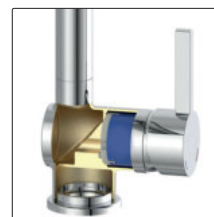

Solid brass faucet body, precisely crafted from the finest materials, extensively tested for durability using the latest techniques.