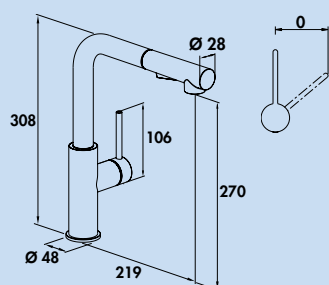

Namor 4

Single lever mixer. With **swivelling/pull-out** hose with shower head (can be switched to stream or shower), side lever, laminar aerator and ceramic cartridge.

- swivel range 120°
- drill Ø 35 mm
- shower hose: simple click fastening

5025007 stainless steel, high pressure **344.54 €**

5025008 black matt, high pressure **396.64 €**