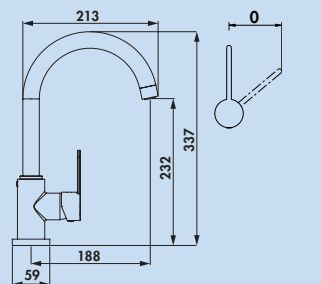

Portare 3

Single lever faucet. With swivelling outlet, side lever, ceramic cartridge and **scald protection**.

- energy-saving cold start function
- swivel range 360°
- drill Ø 35 mm

5021306	chrome, high pressure	203.36 €
5021307	stainless steel coloured, high pressure	274.79 €
5021308	black matt, high pressure	270.59 €