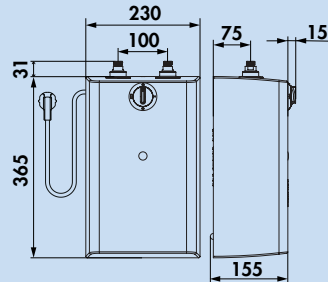

Under-sink device Small U5

Storage water heater.

- **installation depth only 155 mm**
- small water heater 5 litres, white. Open (pressure-free).
- container material in plastic
- compact insulation
- continuous temperature setting of 30–85 °C
- mixed water volume 40 °C 7.5 l
- the outlet of a faucet should always be free
- if possible, do not use a shower fitting
- with earthing contact plug and wall mounting strip
- safety temperature limiter can be reset by pulling the mains plug
- contact/moisture protection IP24
- power supply 230 V, 50 Hz, 10 A
- ready to plug in, connected load 2 kW
- weight with water 7.4 kg
- device dimensions 365 x 230 x 155 mm (H x W x D)
- **maximum water pressure 4 bar**
- **max. water flow 5 l / min.**