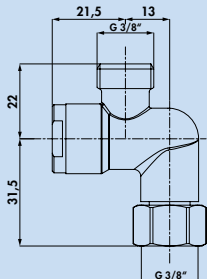

Dirt filter Ecco 1

For corner valves DN 10. With filter insert and removable screw. Protects the cartridge against ingress of dirt. For high-pressure faucets two filters are required, for low-pressure faucets, only one filter.

5031005 3/8", chrome **28.99 €**