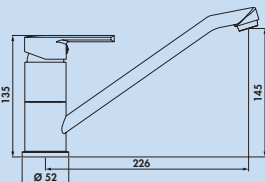

Casa 1

Single lever faucet. With swivelling outlet and ceramic cartridge.

- swivel range 360°
- drill Ø 35 mm

5011053 chrome, high pressure 104.20 €

5011054 chrome, low pressure 125.21 €