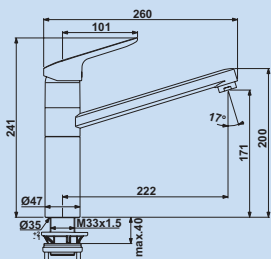

Ceraflex 3

Single lever faucet. With swivelling outlet and ceramic cartridge.

- swivel range 360°
- drill Ø 35 mm

5024164 chrome, high pressure	181.51 €
5024165 chrome, low pressure	204.20 €