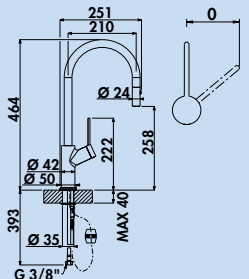

Mio 2

Single lever mixer. With **swivelling/pull-out** metallic outlet (can be switched to stream or shower), side lever and ceramic cartridge.

- swivel range 360°
- drill Ø 35 mm

5011304	chrome, high-pressure	287.65 €
5011306	black matt, high pressure	357.82 €
5011307	stainless steel finish, high pressure	386.55 €