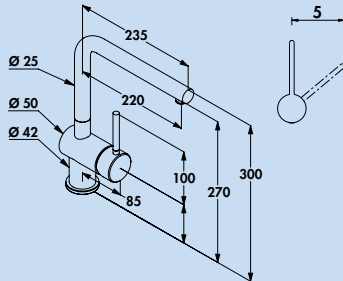

Steel L1

Single lever faucet. With swivelling outlet, side lever and ceramic cartridge.

- swivel range 360°
- drill Ø 35 mm
- including DO-IT connection hoses

5023126 stainless steel, high pressure

355.46 €