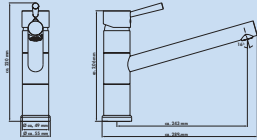

- swivel range 360°
- drill Ø 35 mm

5011094 black matt, high pressure 276.47 €

Glacier 1

Single lever faucet. With swivelling outlet, ceramic cartridge, **ECO function** (CLICK cartridge) and **scald protection**.