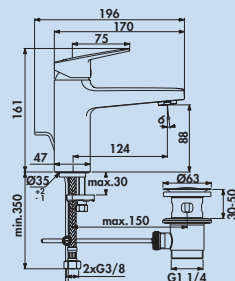

Ceraplan bathroom

Single lever faucet. With pop-up rod waste fitting 1 1/4", ceramic cartridge and ECO function (with temperature control and 5 l aerator).

- drill Ø 35 mm
- EASY-FIX mounting system

5024078 chrome, high pressure

235.29 €