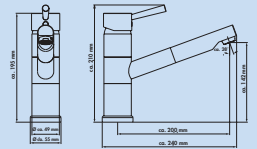

Glacier 2

Single lever faucet with **swivelling/pullout** outlet, ceramic cartridge, **ECO function** (CLICK cartridge) and **scald protection**.

- swivel range 90°
- drill Ø 35 mm

5011070 chrome, high pressure 184.03 €

5011071 stainless steel coloured, high pressure 199.16 €