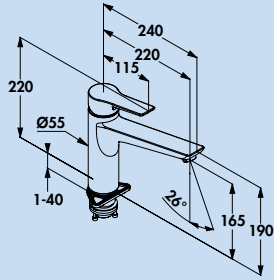

Mix 1

Single lever faucet. With swivelling outlet, closed lever and ceramic cartridge with **hot-water limiter**.

- swivel range 360°
- drill Ø 35 mm
- including DO-IT connection hoses

5023134 chrome, high pressure **352.94 €**

5023135 black matt, high pressure **419.33 €**