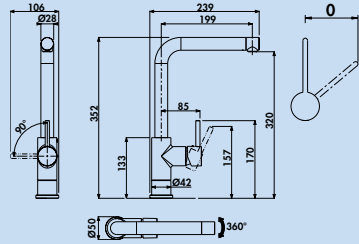

Arco 5 window fitting

Single lever mixer. With swivelling outlet and ceramic cartridge.
– height when tilted only 45 mm
– swivel range 360°
– drill Ø 35 mm

5011330	chrome, high pressure	238.99 €
5011333	chrome, low pressure	280.25 €
5011331	stainless steel finish, high pressure	339.58 €
5011334	stainless steel finish, low pressure	379.08 €
5011332	black matt, high pressure	310.84 €
5011335	black matt, low pressure	350.34 €