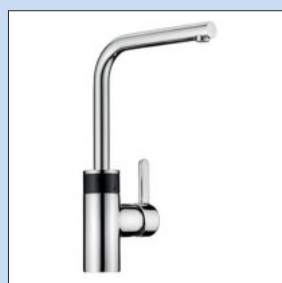

E-GO-L Sensor

Single lever faucet. With swivelling outlet, laminar aerator and ceramic cartridge with **hot-water limiter**. Incl. built-in sensor for contactless operation and dirt strainer.

- can be operated either by sensor or manually
- water flow and temperature can be set as required
- water flow is activated by hand movement
- integrated cleaning mode for problem-free cleaning of the faucet
- adjustable sensor time for environmentally friendly and economical water consumption
- thanks to the controllable run-on time, not a drop is wasted
- swivel range 360°
- drill Ø 35 mm
- including DO-IT connection hoses

5023128 chrome, with plug, high pressure	890.76 €
5023129 black matt, with plug, high pressure	972.27 €