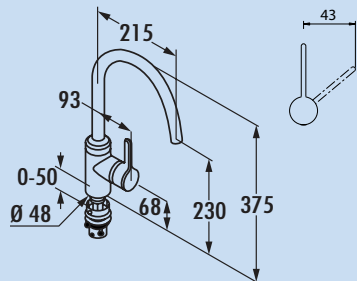

Bingo Star 3 window fitting

Single lever faucet. With swivelling outlet and ceramic cartridge and laminar aerator.

- **height when tilted only 25 mm**
- swivel range 360°
- drill Ø 35 mm
- including DO-IT connection hoses

5023010	chrome, high pressure	536.13 €
5023036	stainless steel finish, high pressure	777.31 €