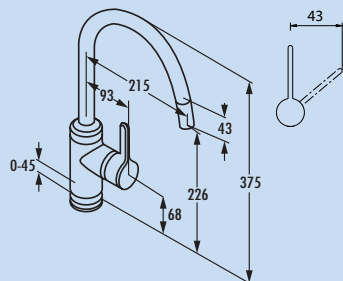

- swivel range 360°
- drill Ø 35 mm

5023007	chrome, high pressure	344.54 €
5023008	chrome, low pressure ⁴	415.97 €
5023034	stainless steel finish, high pressure	540.34 €
5023012	stainless steel finish, low pressure ⁴	623.53 €