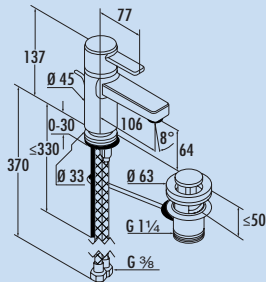

Zenta bathroom

Single lever faucet. With pop-up rod waste fitting 1 1/4", ceramic cartridge and moveable aerator s-pointer.
— drill Ø 33 mm

5023080 chrome, high pressure

257.98 €