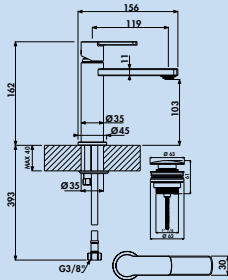

Glam 1 bathroom

Single lever faucet. With ceramic cartridge. With drain fitting Klick-Komfort (without spill-over).
— drill Ø 35 mm

5011285 chrome, high pressure	241.85 €
5011286 black matt, high pressure	320.08 €