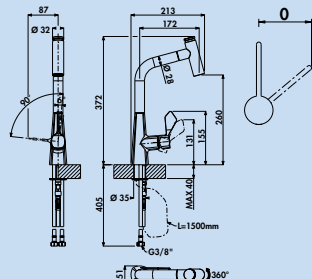

- swivel range 360°
- drill Ø 35 mm

5011336 chrome, high pressure	287.48 €
5011338 stainless steel finish, high pressure	388.07 €
5011337 black matt, high pressure	358.40 €

Umore 2

Single lever mixer. With **swivelling/pull-out** hose with shower head (can be switched to stream or shower), side lever and ceramic cartridge.