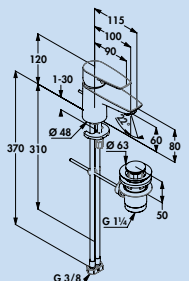

Pure & Solid bathroom

Single lever faucet. With pop-up rod waste fitting 1 1/4" and ceramic cartridge.
— drill Ø 35 mm

5023101 chrome, high pressure

235.29 €