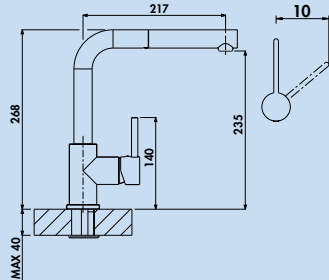

Arco 2

Single lever faucet. With swivelling/pull-out metal outlet, side lever and ceramic cartridge.
– swivel range 360°
– drill Ø 35 mm

5011252	chrome, high pressure	230.50 €
5011265	chrome, low pressure	278.49 €
5011253	stainless steel finish, high pressure	340.50 €
5011266	stainless steel finish, low pressure	386.47 €
5011262	black matt, high pressure	332.44 €
5011267	black matt, low pressure	376.81 €
5011263	graphite, high pressure	342.27 €
5011268	graphite, low pressure	386.47 €
5011271	copper coloured, high pressure	452.18 €