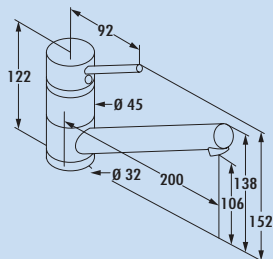

5 years manufacturer's warranty (except on wearing parts)
Works customer service

Scope 5 window fitting

Scope 1

Single lever faucet. With swivelling outlet and ceramic cartridge.
– swivel range 360°
– drill Ø 32 mm