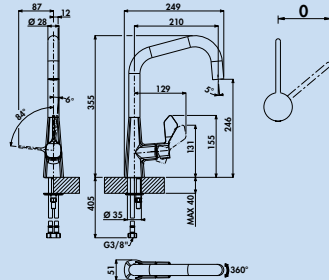

Umore 1

Single lever mixer. With swivelling outlet, side lever and ceramic cartridge.

- swivel range 360°
- drill Ø 35 mm

5011336 chrome, high pressure	287.48 €
5011338 stainless steel finish, high pressure	388.07 €
5011337 black matt, high pressure	358.40 €