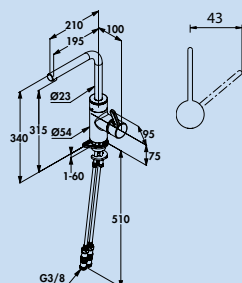

E-GO-L Sensor

Single lever faucet. With swivelling outlet, laminar aerator and ceramic cartridge with **hot-water limiter**. Incl. built-in sensor for contactless operation and dirt strainer.

- can be operated either by sensor or manually
- water flow and temperature can be set as required
- water flow is activated by hand movement
- integrated cleaning mode for problem-free cleaning of the faucet
- adjustable sensor time for environmentally friendly and economical water consumption
- thanks to the controllable run-on time, not a drop is wasted
- swivel range 360°
- drill Ø 35 mm
- including DO-IT connection hoses

5023128 chrome, with plug, high pressure	890.76 €
5023129 black matt, with plug, high pressure	972.27 €