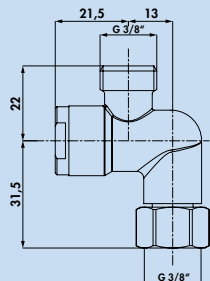

Dirt filter Ecco 1

For corner valves DN 10. With filter insert and removable screw. Protects the cartridge against ingress of dirt. For high-pressure faucets two filters are required, for low-pressure faucets, only one filter.

5031005	3/8", chrome	28.99 €