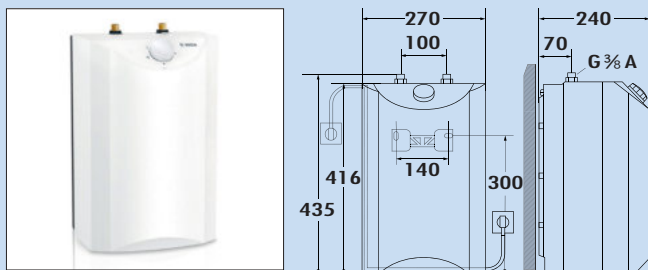

Undersink unit TR 3500

Drip stop prevents dripping during heating, saves water and reduces lime scale. The pressure stop shows the calcification and recognises incorrect water connection from 0.25 MPa (2.5 bar).

- with drip and pressure stop
- CLICKFIX assembly technology saves time and money
- container material in plastic with high-quality EPS expanded polystyrene insulation
- temperature continuously variable from approx. 35 °C to 85 °C with engaged positions at "s", "l" and "e" • frost protection setting
- power indicator lamp
- power-saving cover plate
- mixed water volume display on the power-saving cover plate
- the outlet of a faucet should always be free
- if possible, do not use a shower fitting
- high mixed water quantity 14 liters 40 °C hot water
- grounding contact easily accessible from the outside for the electrical safety testing according to BGV A3
- lowest standby power consumption of only 0.18 kWh/d
- secure metal water connections in brass, colour-coded
- switchable safety temperature limiter
- contact/moisture protection IP24D
- electricity supply 230 V, ready to plug in, connected load 2.2 kW
- weight with water 7.7 kg
- device dimensions (H x W x D) 435 x 270 x 240 mm

6011043 white 365.55 €

Optional accessories

6011045 Flow meter, red 59.92 €