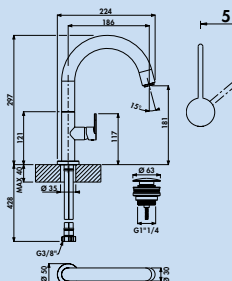

Sottile 2 bathroom

Single lever faucet. With ceramic cartridge. With drain fitting Klick-Komfort.
Particularly suitable for use with top mounted washbasins.
– swivel range 360°
– drill Ø 35 mm

5011295 chrome, high pressure	287.90 €
5011296 black matt, high pressure	373.19 €