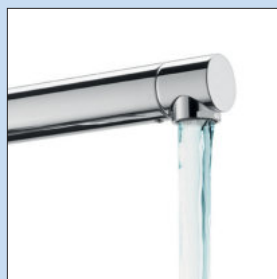

Laminar aerator HD-24 AG

A soft, natural spray pattern, no splashing water and very quiet. As an alternative to replacing the existing aerator with the Arco 1+5, Mio 3 and Fuoco 1+5 fittings. **For high pressure faucets, with external thread M24x1, H 18 mm, incl. rubber gasket.**

5010178 chrome 10.17 €

5010179 stainless steel finish 15.29 €

5010180 graphite 19.08 €

5010181 copper coloured 26.72 €