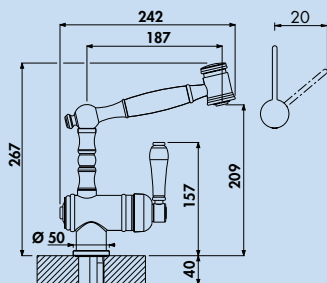

Passato 4

Single lever faucet. With swivelling outlet and ceramic cartridge.

With pull-out hose with shower head (can be switched to stream or shower).

- swivel range 200°
- drill Ø 35 mm

5011227	chrome, high pressure	474.03 €
5011228	antique brass, high pressure	593.28 €
5011229	oxidized silver, high pressure	593.53 €