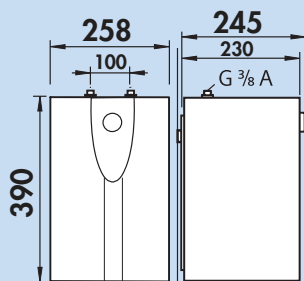

Under-sink device TR 1500

Water heater.

- small water heater 5 litres, white. Open (pressure-free)
- container material in plastic
- high-quality compact insulation
- continuous temperature setting of 35–85 °C
- with frost protection setting "*" and energy-saving setting "e"
- temperature setting can be limited to stage "l" or stage "e"
- power indicator lamp
- mixed water volume 40 °C 9.5 l
- the outlet of a faucet should always be free
- if possible, do not use a shower fitting
- lowest standby power consumption (about 0,2 kWh at 65 °C/24 h)
- with fastening material, mounting bracket
- switchable safety temperature limiter
- contact/moisture protection IP24D
- power supply 220–240 V
- ready to plug in, connected load 2.2 kW
- weight with water 7.5 kg
- device dimensions (H x W x D) 390 x 258 x 245 mm

6011041 white 226.89 €

Optional accessories

6011045 Flow meter, red 59.92 €