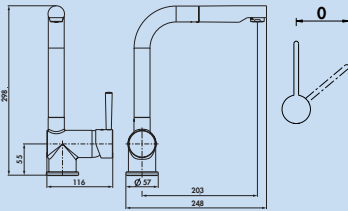

Drive 2

Single lever faucet. With **swivelling/pull-out** outlet, side lever and ceramic cartridge.

- **scald protection** (maximum temperature to be set at the cartridge)
- swivel range 360°
- drill Ø 35 mm

5011064 chrome, high pressure 193.28 €

5011087 chrome, low pressure 215.13 €

5011065 stainless steel coloured, high pressure 221.85 €

5011088 stainless steel coloured, low pressure 242.86 €

5011096 black matt, high pressure 223.53 €