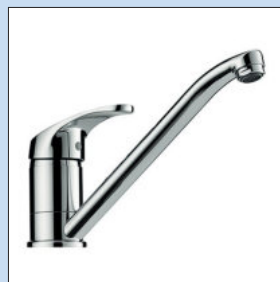

Venere 1

Single lever faucet. With swivelling outlet, ceramic cartridge and **scald protection**.
– swivel range 360°
– drill Ø 35 mm

5021313 chrome, high pressure

120.17 €