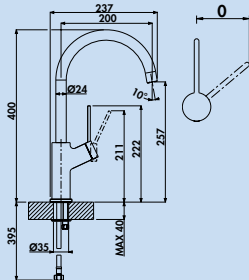

Mio 1

Single lever mixer. With swivelling outlet, side lever and ceramic cartridge.

- swivel range 360°
- drill Ø 35 mm

5011300	chrome, high-pressure	217.73 €
5011301	chrome, low pressure ⁴	260.84 €
5011302	black matt, high pressure	286.05 €
5011303	stainless steel finish, high pressure	314.71 €