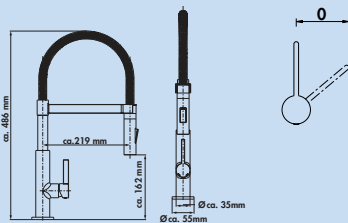

Drive 6

Single lever mixer. With side lever, 2-stream hand shower and ceramic cartridge. Arched outlet with soft touch hose and spout with magnetic holder.

- swivel range 360°
- drill Ø 35 mm

5011094 black matt, high pressure 276.47 €