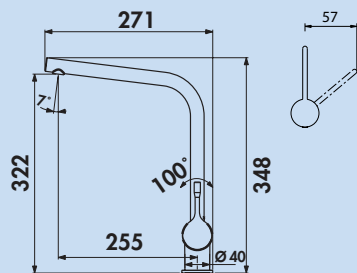

Ceralook 1

Single lever faucet. With swivelling outlet, side lever and ceramic cartridge.

- swivel range 360°
- drill Ø 35 mm

5024116 chrome, high pressure **245.38 €**

5024119 chrome, low pressure **293.28 €**

5024118 black matt, high pressure **378.15 €**