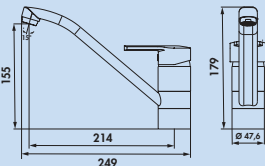

Casa 5 window fitting

Single lever faucet. With swivelling outlet and ceramic cartridge.

- height when tilted only 30 mm
- swivel range 360°
- drill Ø 35 mm

5011057 chrome, high pressure 156.30 €