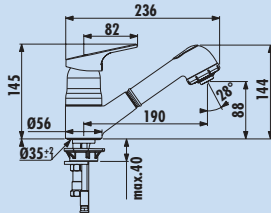

Cerafit 2

Single lever faucet. With **pull-out hose with shower head** (can be switched to stream or shower) and ceramic cartridge.

- swivel range 120°
- drill Ø 35 mm

5024152 chrome, high pressure **210.08 €**

5024153 chrome, low pressure **260.50 €**