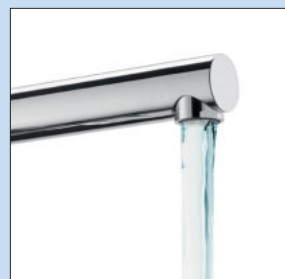

Arco 2

Single lever faucet. With swivelling/pull-out metal outlet, side lever and ceramic cartridge.
 – swivel range 360°
 – drill Ø 35 mm

5011252	chrome, high pressure	230.50 €
5011265	chrome, low pressure	278.49 €
5011253	stainless steel finish, high pressure	340.50 €
5011266	stainless steel finish, low pressure	386.47 €
5011262	black matt, high pressure	332.44 €
5011267	black matt, low pressure	376.81 €
5011263	graphite, high pressure	342.27 €
5011268	graphite, low pressure	386.47 €
5011271	copper coloured, high pressure	452.18 €