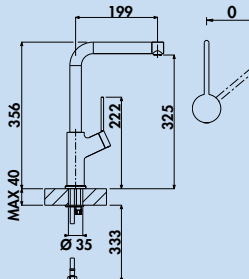

Mio 3

Single lever mixer. With swivelling outlet, side lever and ceramic cartridge.

- swivel range 360°
- drill Ø 35 mm

5011308	chrome, high-pressure	230.25 €
5011309	chrome, low pressure ⁴	275.13 €
5011310	black matt, high pressure	296.81 €
5011311	stainless steel finish, high pressure	330.00 €