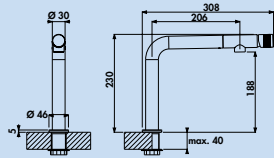

Turno Solo

Single lever mixer. With swivelling outlet, integrated head control and ceramic cartridge.

- ergonomic operation through head control at the end of the outlet
- the high outlet position allows easy filling of higher vessels
- laminar jet regulator
- swivel range 200°
- drill Ø 35 mm

5011282 chrome, high pressure **345.46 €**

5011283 stainless steel finish, high pressure **416.30 €**