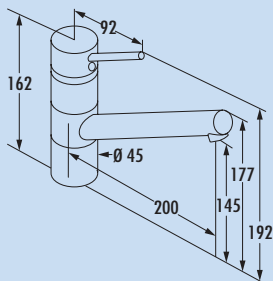

Scope 2 XL

Single lever faucet. With raised base, swivelling outlet and ceramic cartridge.
– swivel range 360°
– drill Ø 32 mm

5023086	chrome, high pressure	258.82 €