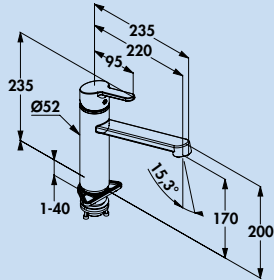

5 years manufacturer's warranty (except on wearing parts)

Works customer service

M2

Single lever faucet. With swivelling outlet and ceramic cartridge with **hot-water limiter**.

- swivel range 360°
- drill Ø 35 mm
- including DO-IT connection hoses