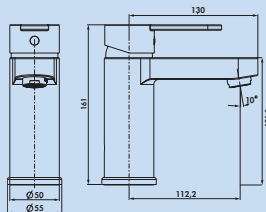

Kardon 2 bathroom

Single lever faucet. With pop-up rod waste fitting 1 ¼" and ceramic cartridge.
— drill Ø 35 mm

5011086 chrome, high pressure

167.23 €

5011095 black matt, high pressure

198.74 €