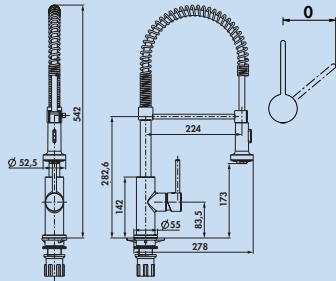

Drive 5

Single lever faucet. With side lever, with spring-guided 2-stream hand shower and ceramic cartridge.

- **scald protection** (maximum temperature to be set at the cartridge)
- swivel range 360°
- drill Ø 35 mm

5011066 chrome, high pressure 236.97 €

5011067 stainless steel coloured, high pressure 264.71 €